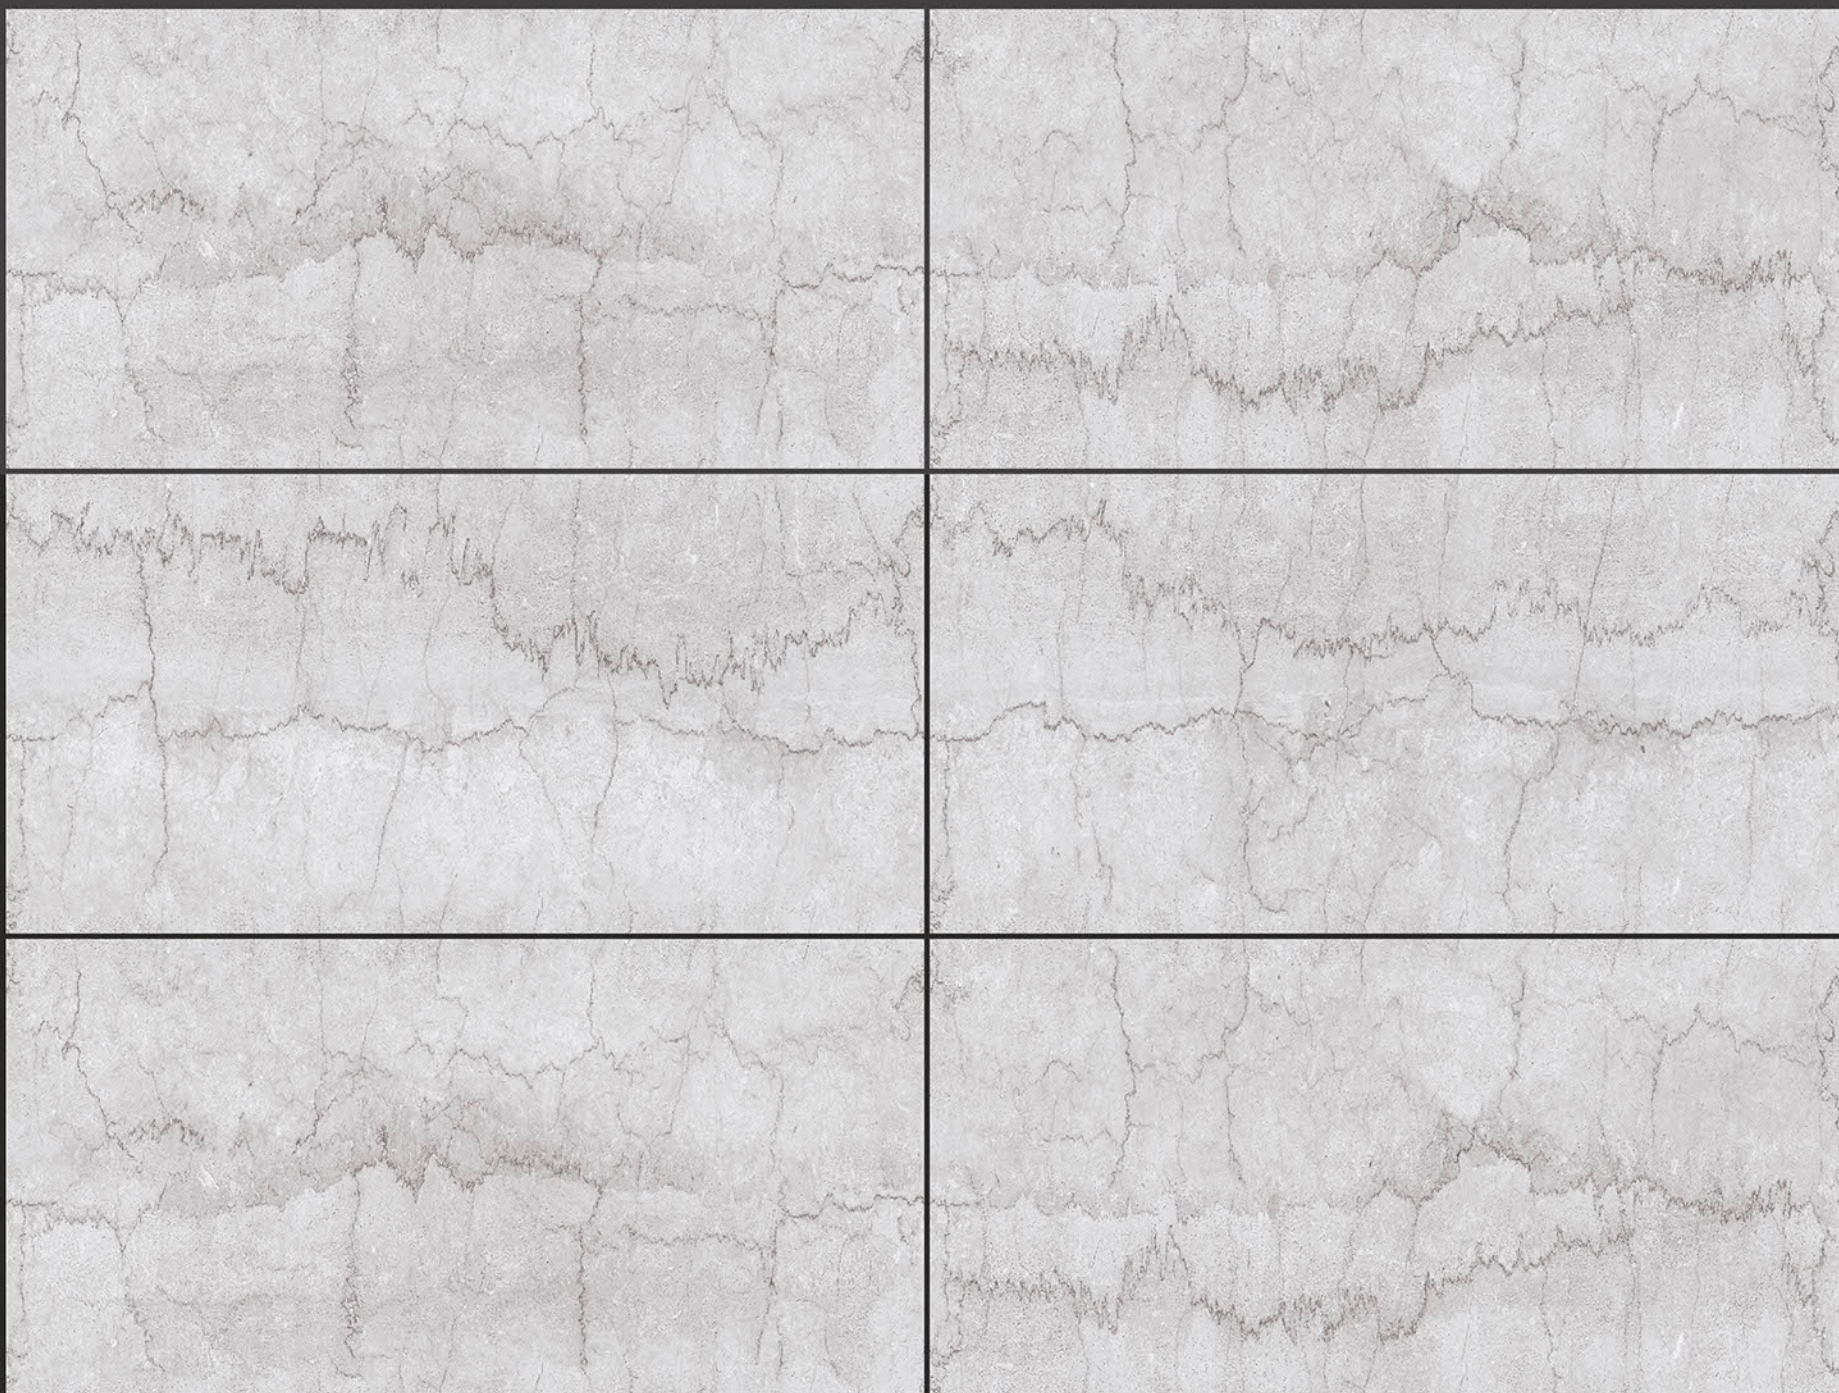

JWEL GRIS

RANDOM FACES - 4

Low Water
Absorption

Frost
Resistant

Chemical
Resistant

Stain
Resistance

Zero
Maintenance

Easy to
Clean