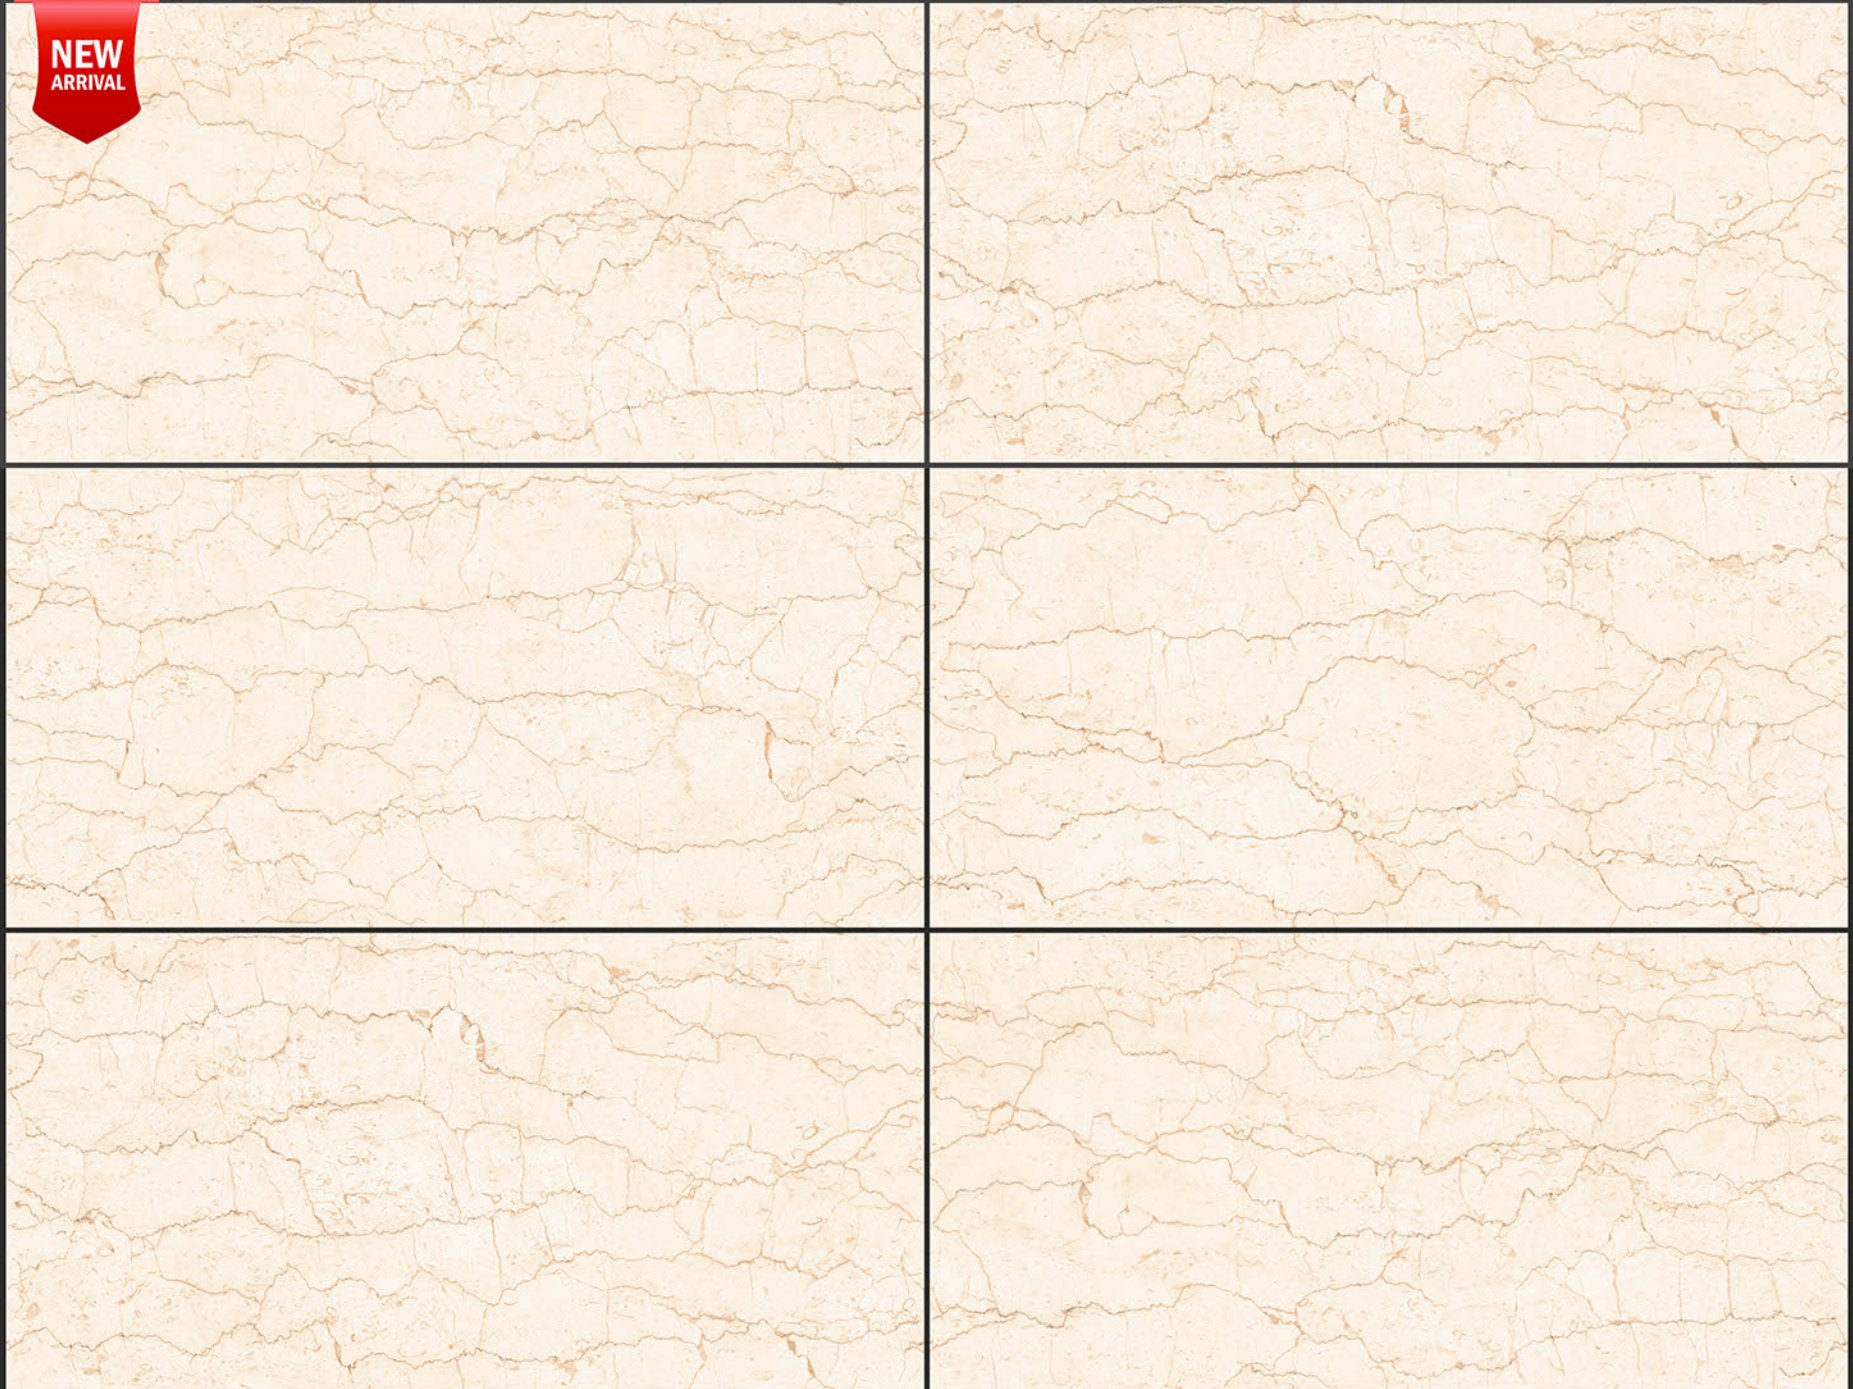

FALCON CREMA

**NEW
ARRIVAL**

RANDOM FACES - 4

Low Water
Absorption

Frost
Resistant

Chemical
Resistant

Stain
Resistance

Zero
Maintenance

Easy to
Clean