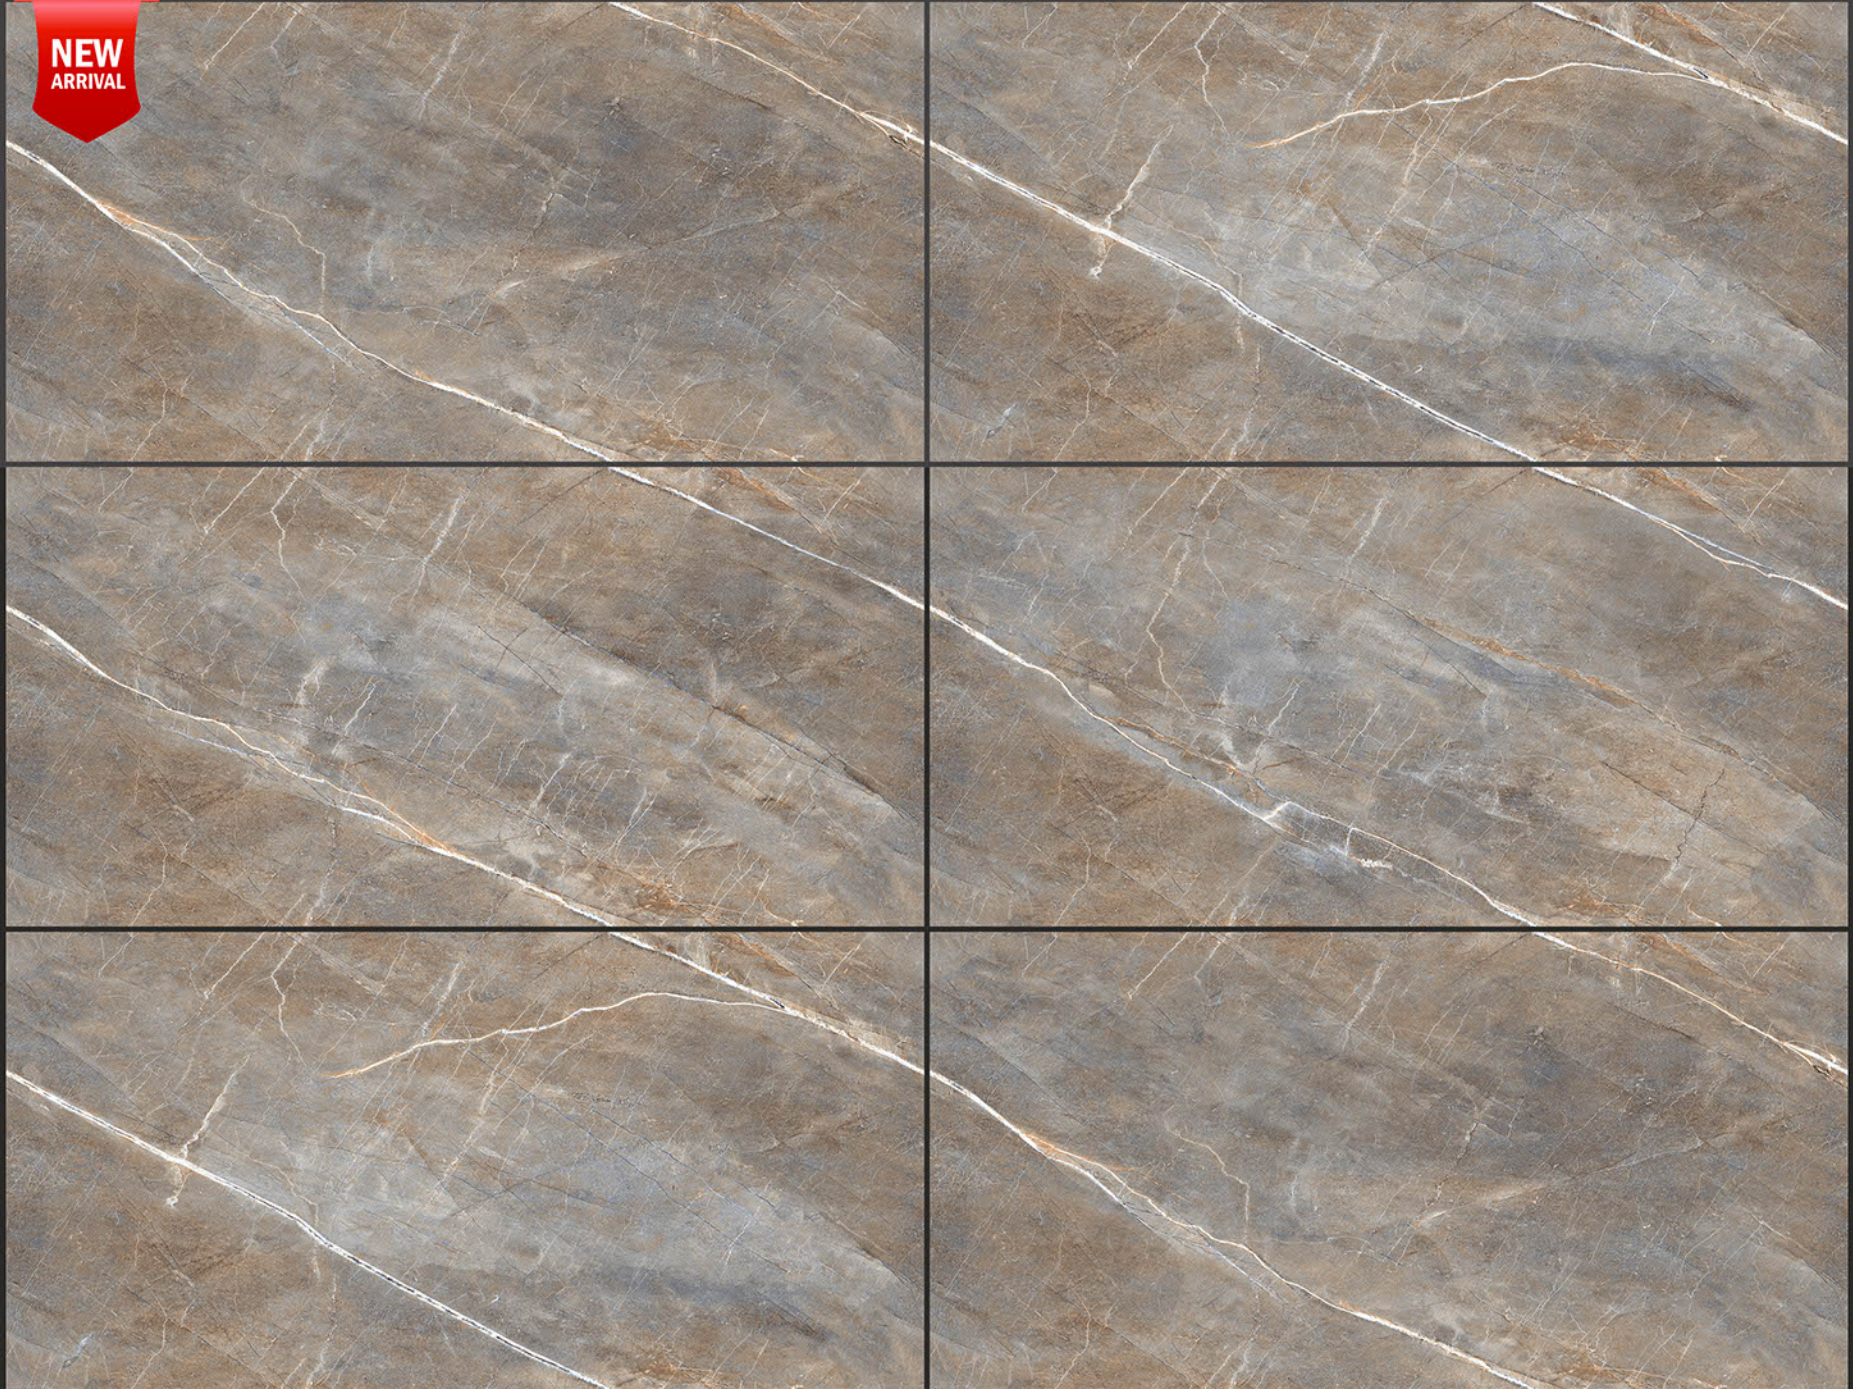

VELAR MOCHA

NEW
ARRIVAL

RANDOM FACES - 4

Low Water
Absorption

Frost
Resistant

Chemical
Resistant

Stain
Resistance

Zero
Maintenance

Easy to
Clean