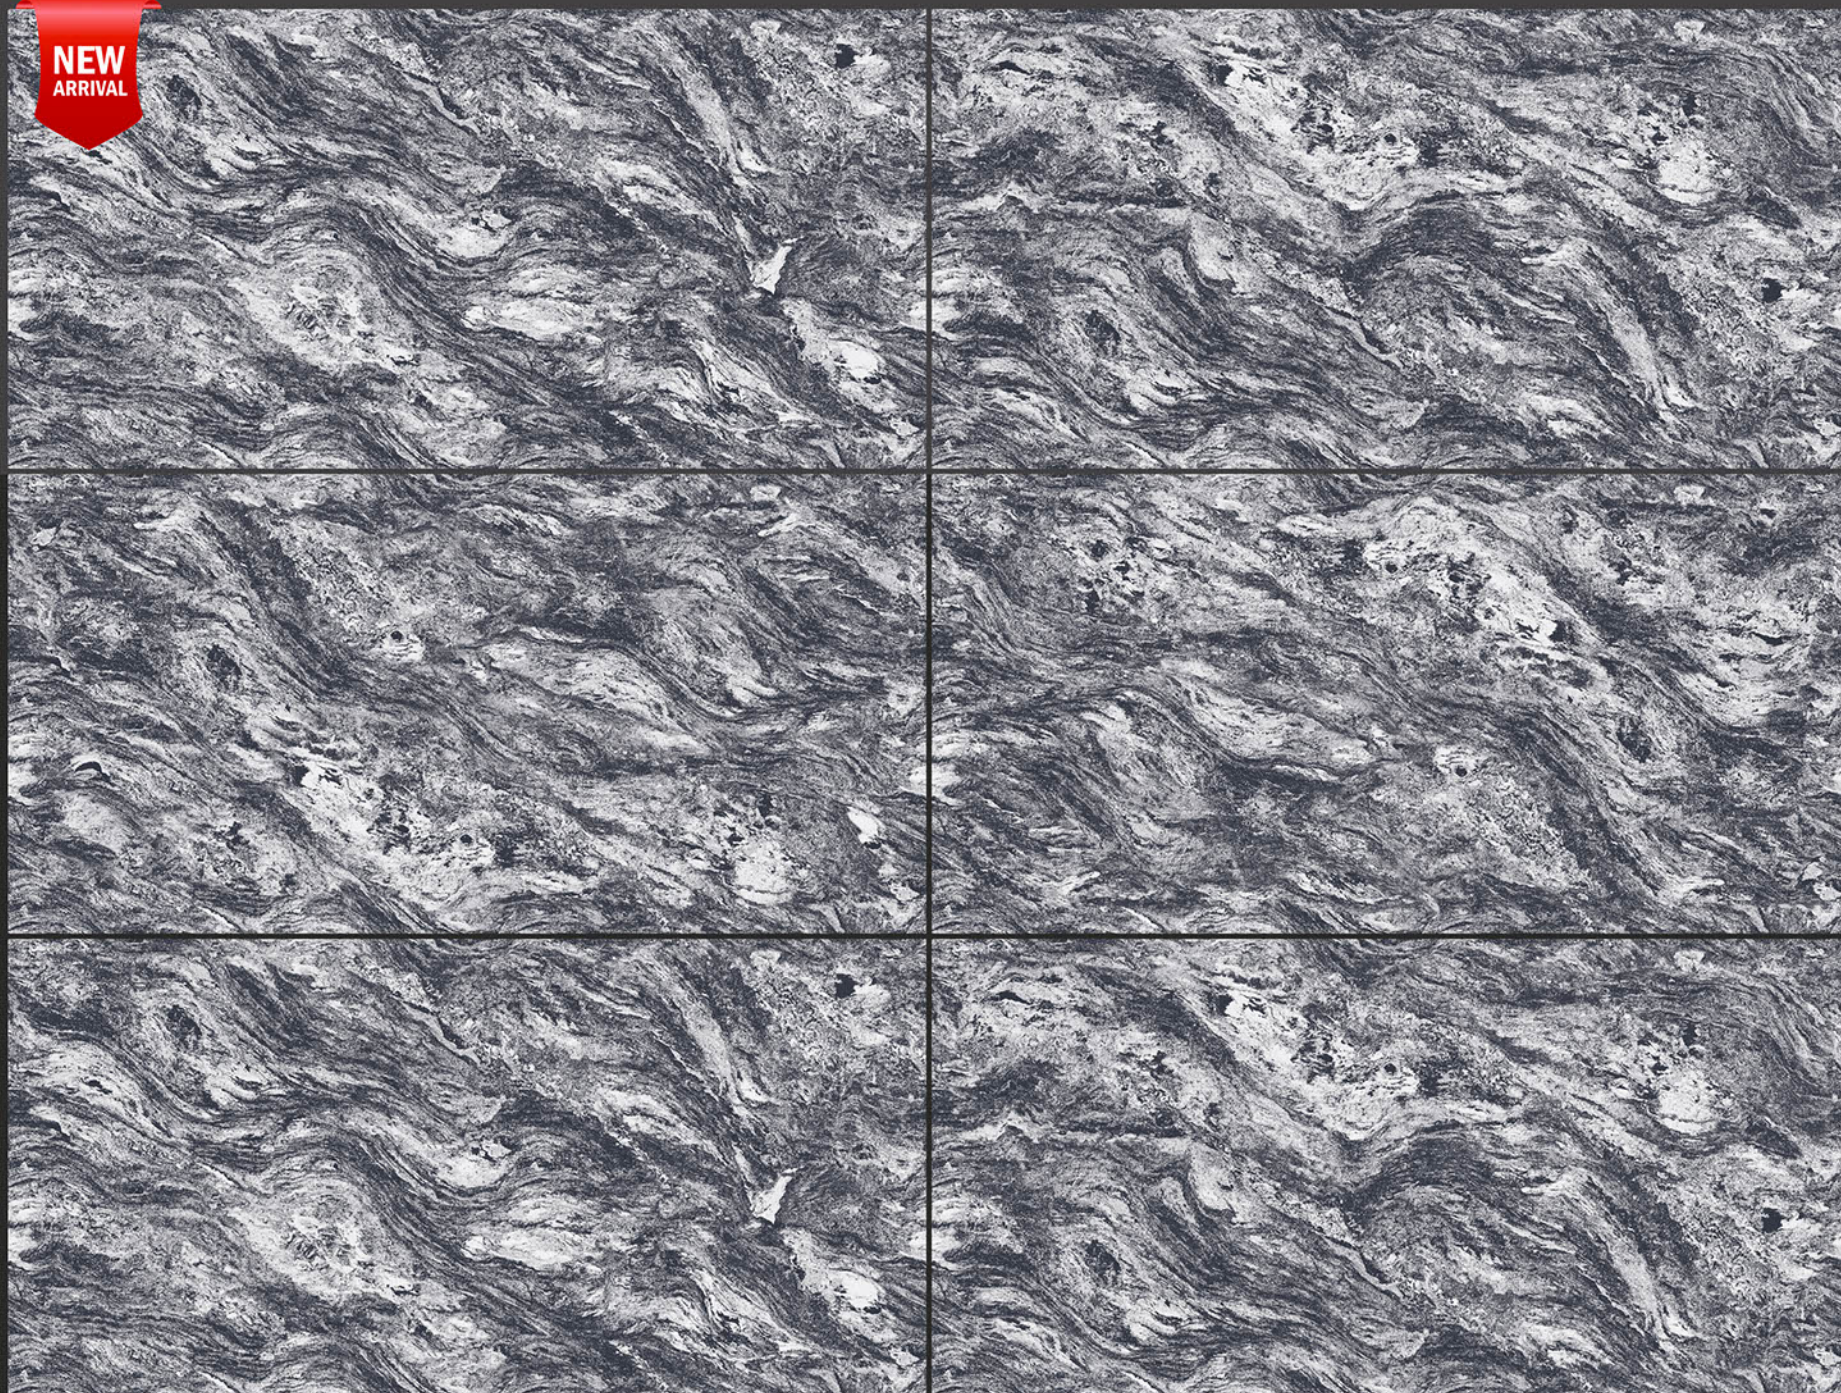

CROWN GRAFITO

NEW
ARRIVAL

RANDOM FACES - 4

Low Water
Absorption

Frost
Resistant

Chemical
Resistant

Stain
Resistance

Zero
Maintenance

Easy to
Clean