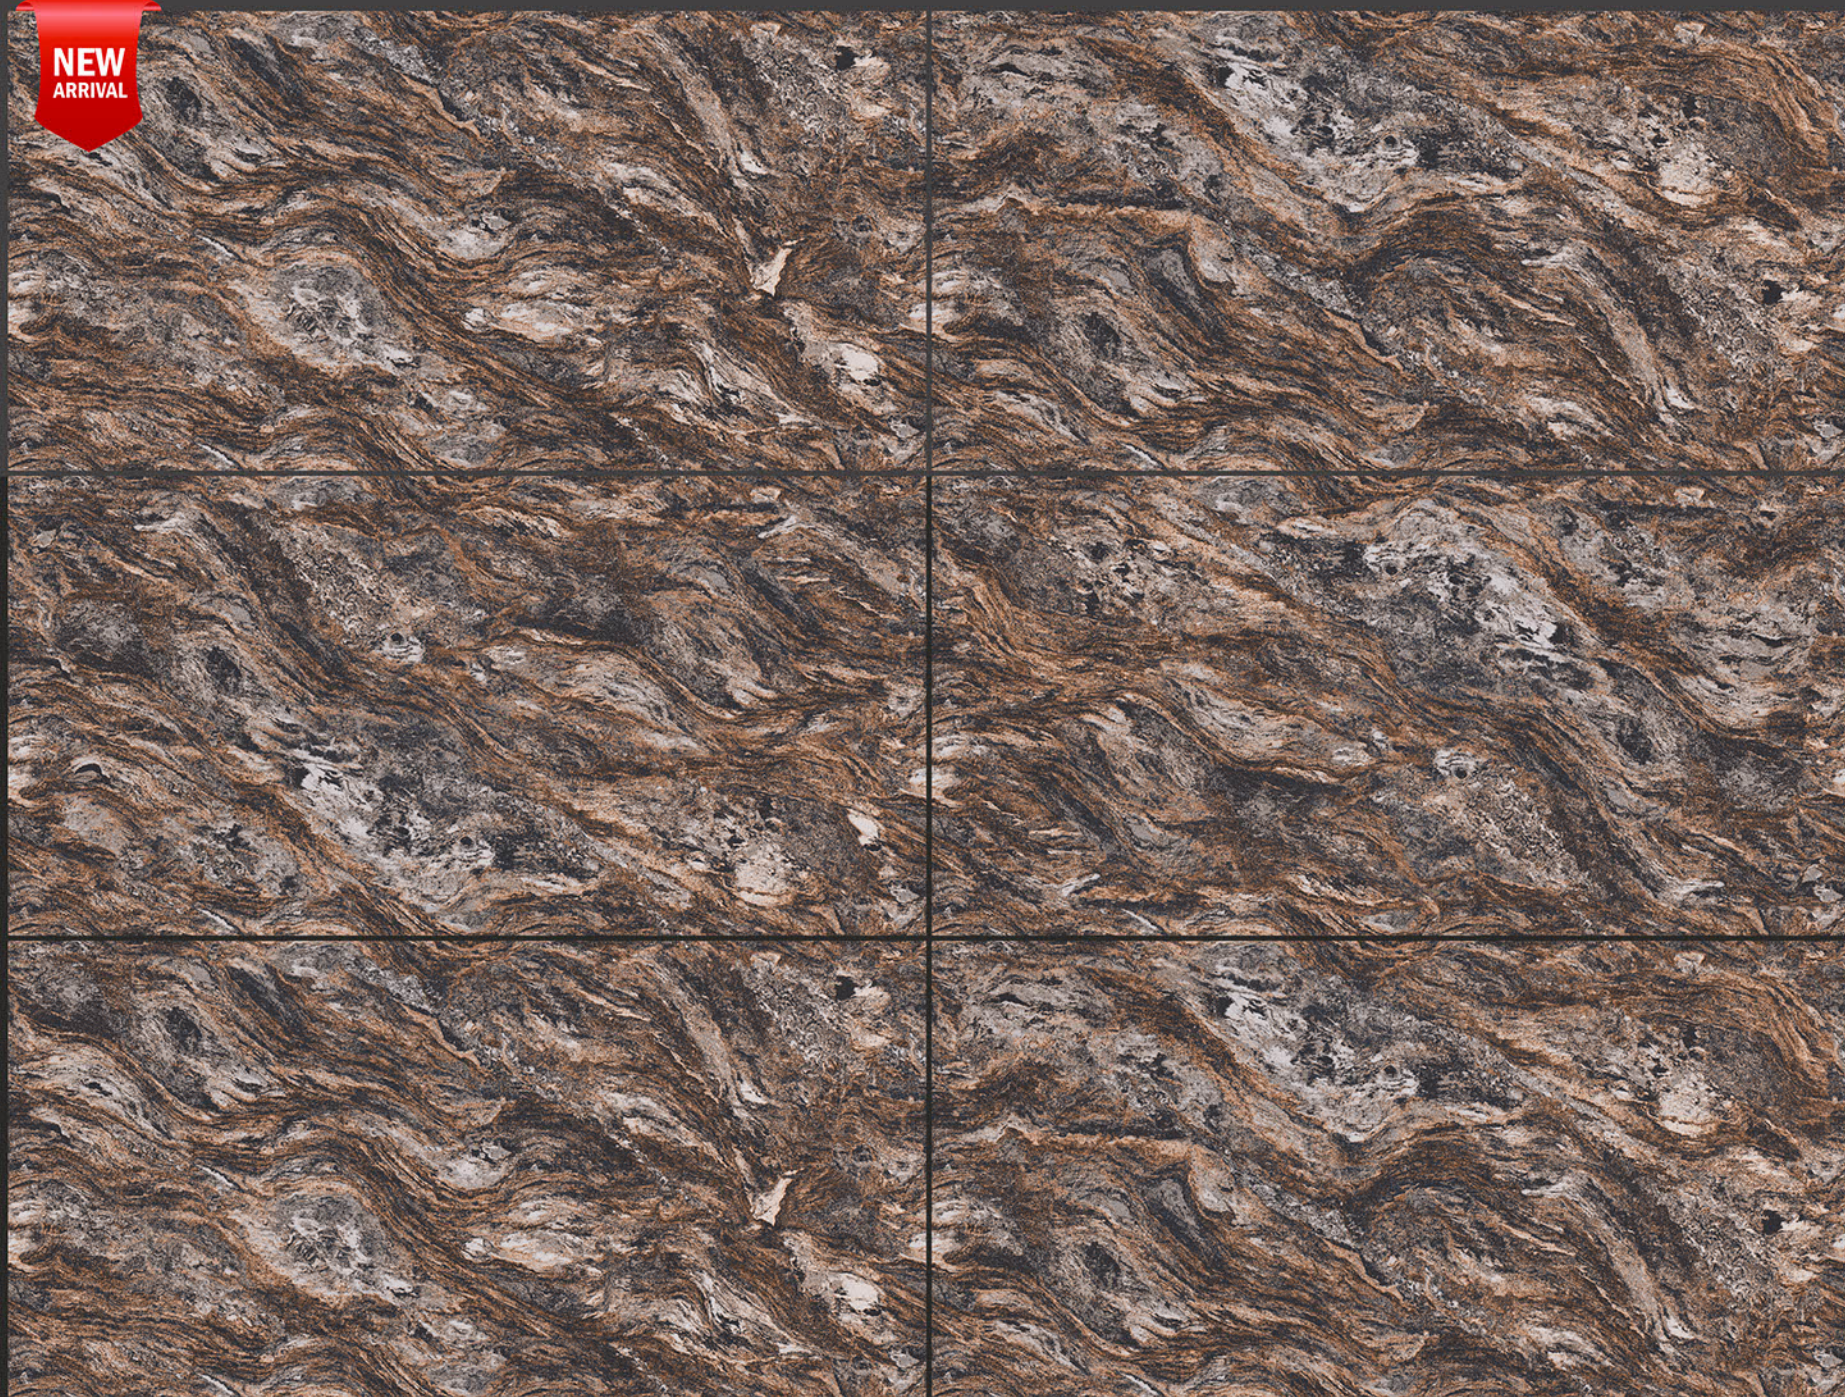

CROWN BROWN

NEW
ARRIVAL

RANDOM FACES - 4

Low Water
Absorption

Frost
Resistant

Chemical
Resistant

Stain
Resistance

Zero
Maintenance

Easy to
Clean