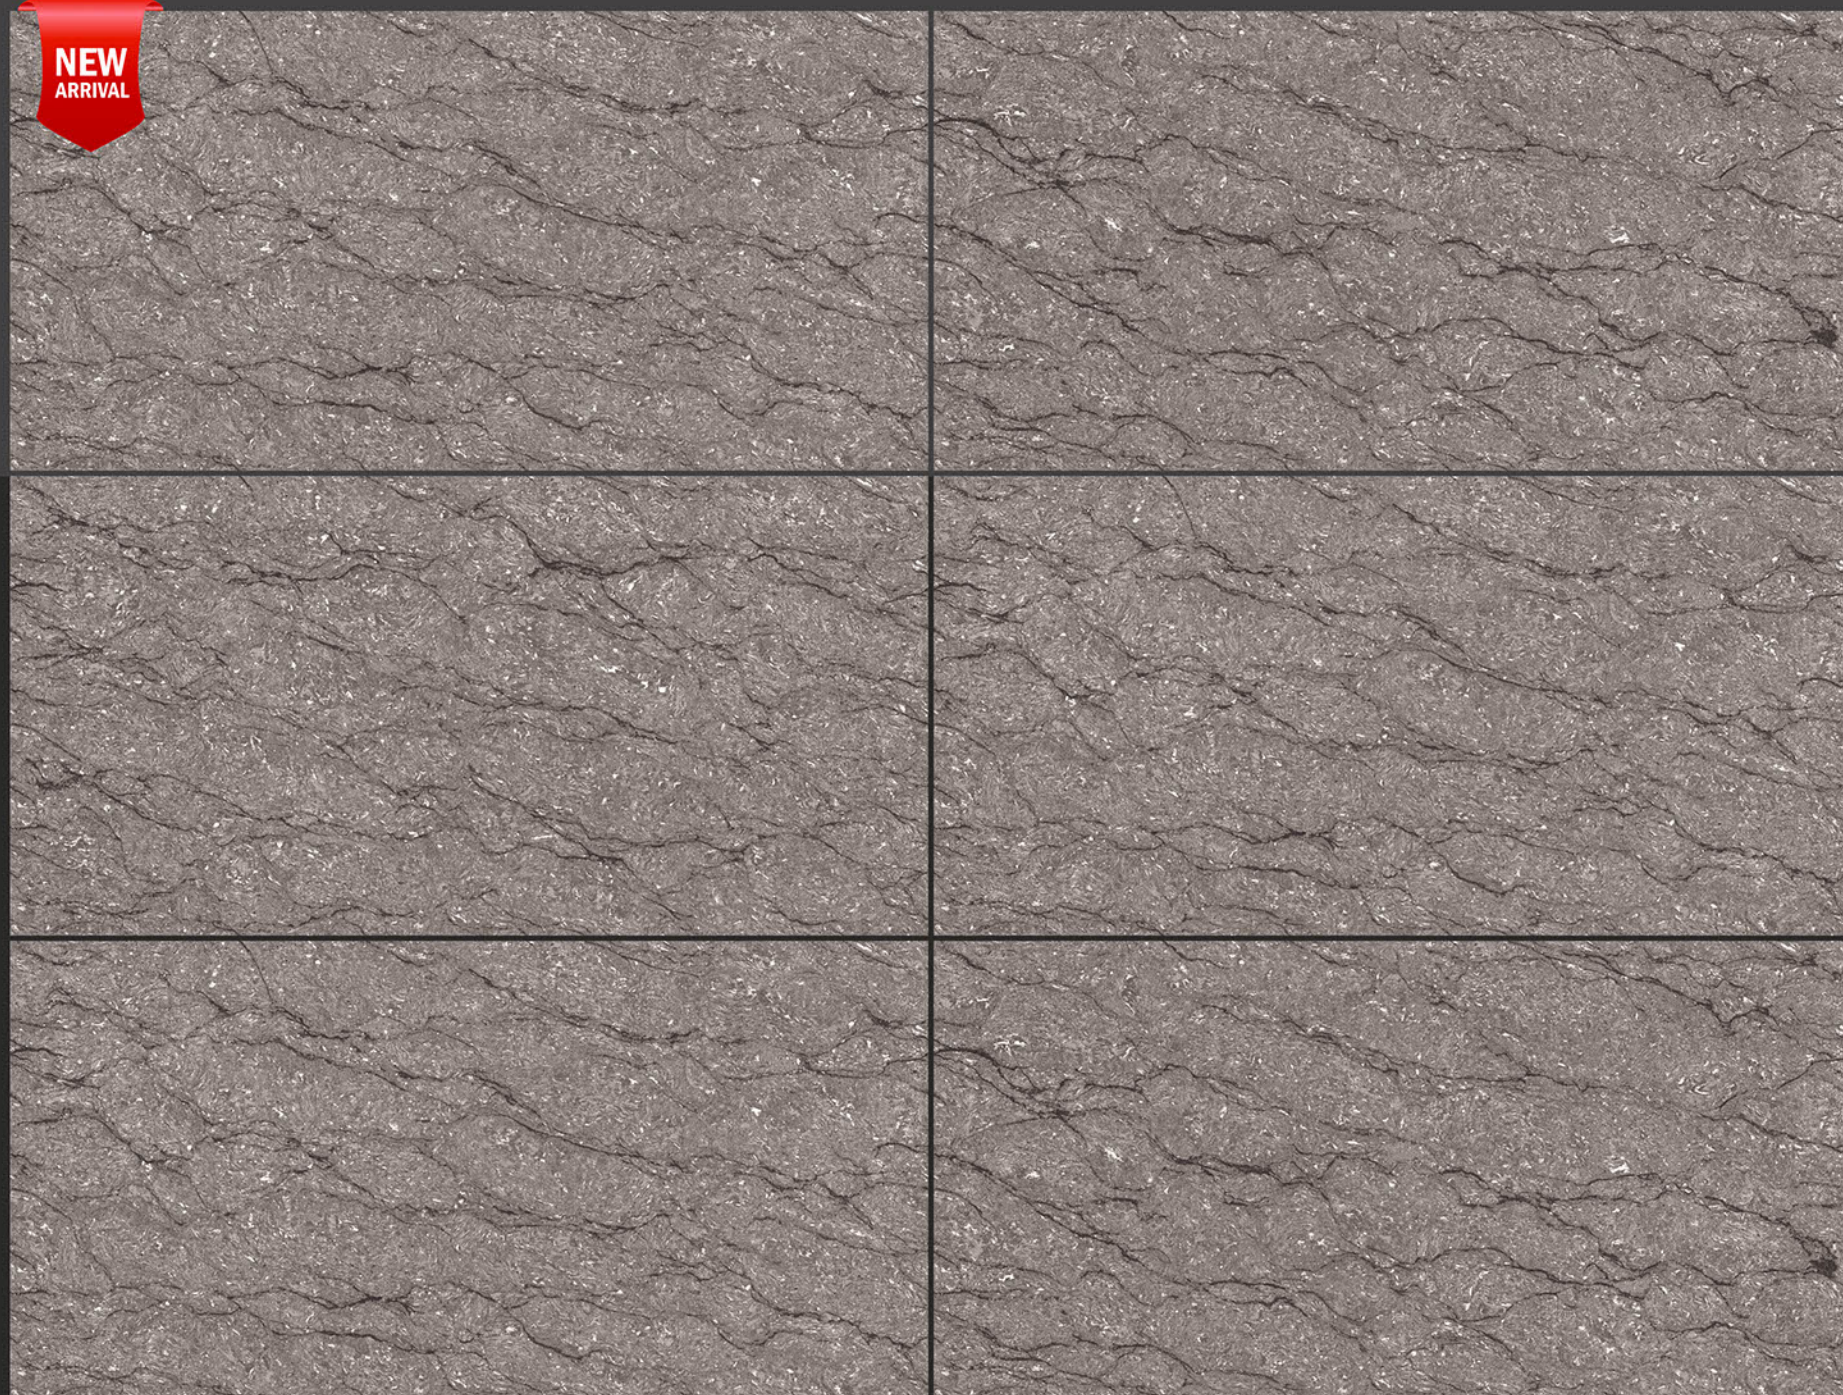

LIOX GRIS

NEW
ARRIVAL

RANDOM FACES - 4

Low Water
Absorption

Frost
Resistant

Chemical
Resistant

Stain
Resistance

Zero
Maintenance

Easy to
Clean