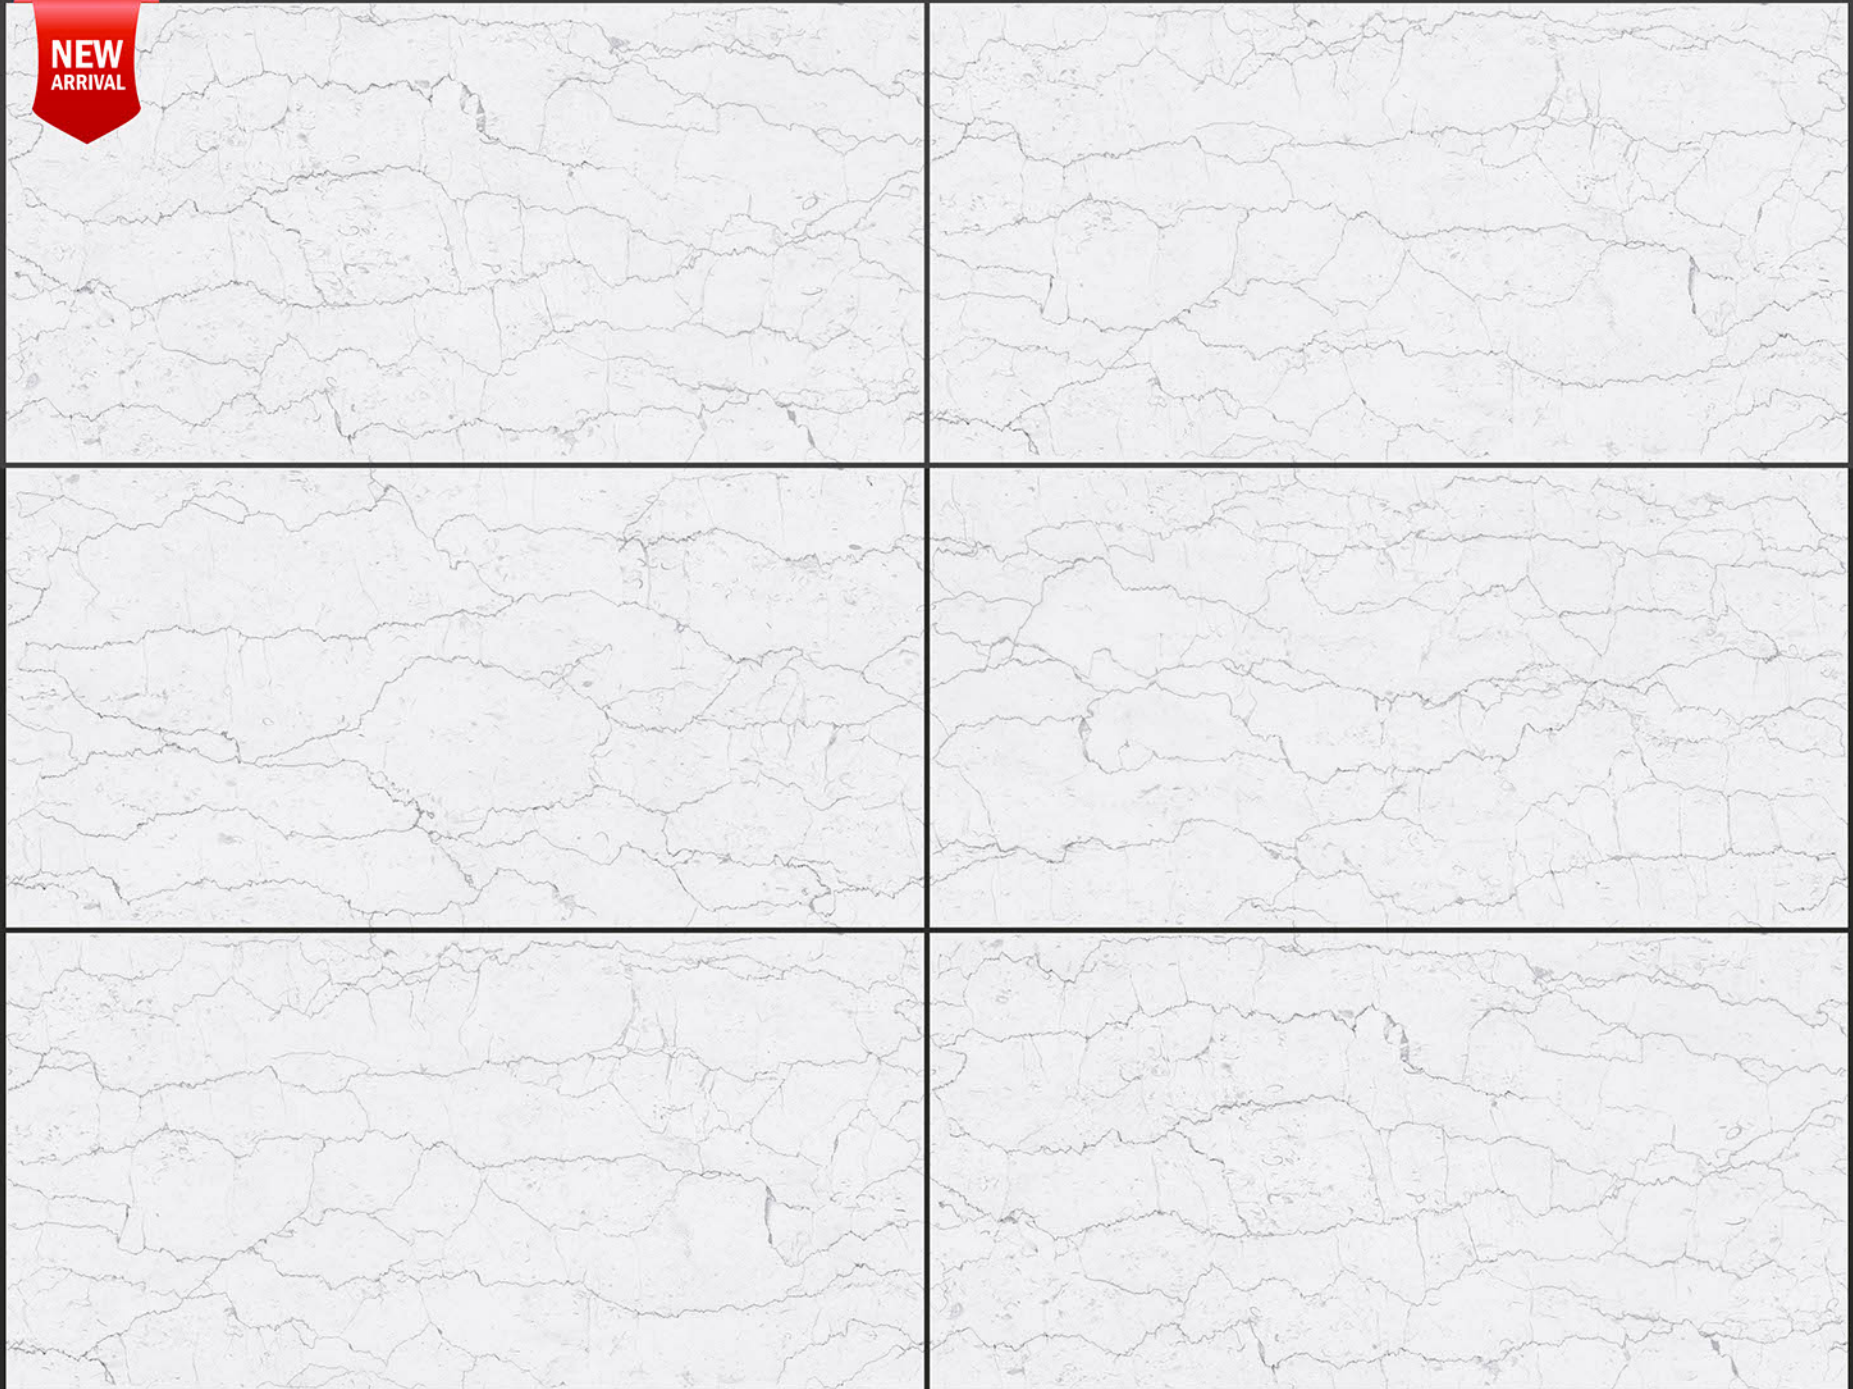

FALCON GRIS

NEW
ARRIVAL

RANDOM FACES - 4

Low Water
Absorption

Frost
Resistant

Chemical
Resistant

Stain
Resistance

Zero
Maintenance

Easy to
Clean