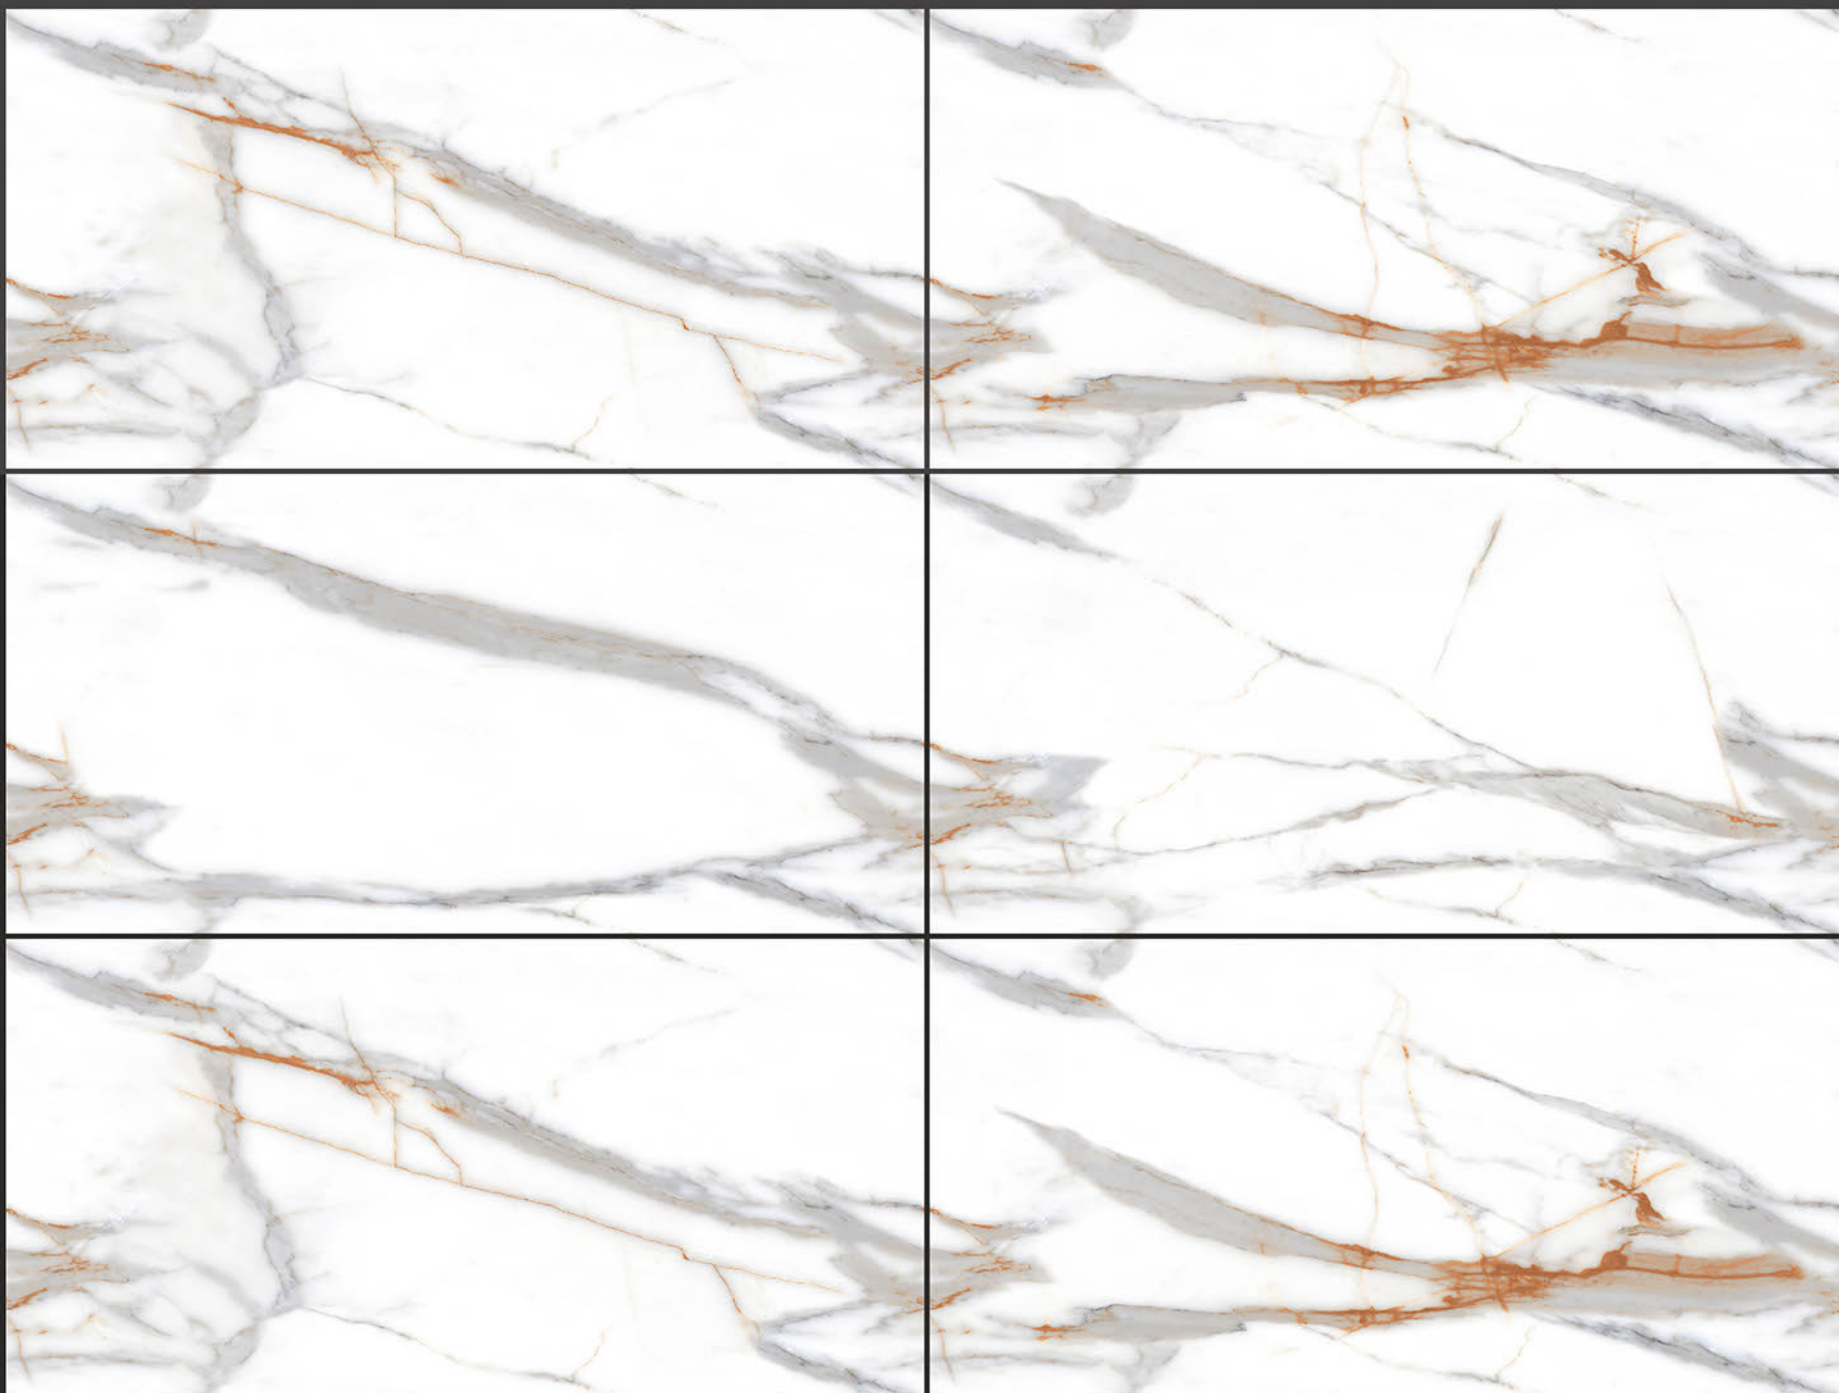

ROMANO WHITE

RANDOM FACES - 4

Low Water
Absorption

Frost
Resistant

Chemical
Resistant

Stain
Resistance

Zero
Maintenance

Easy to
Clean