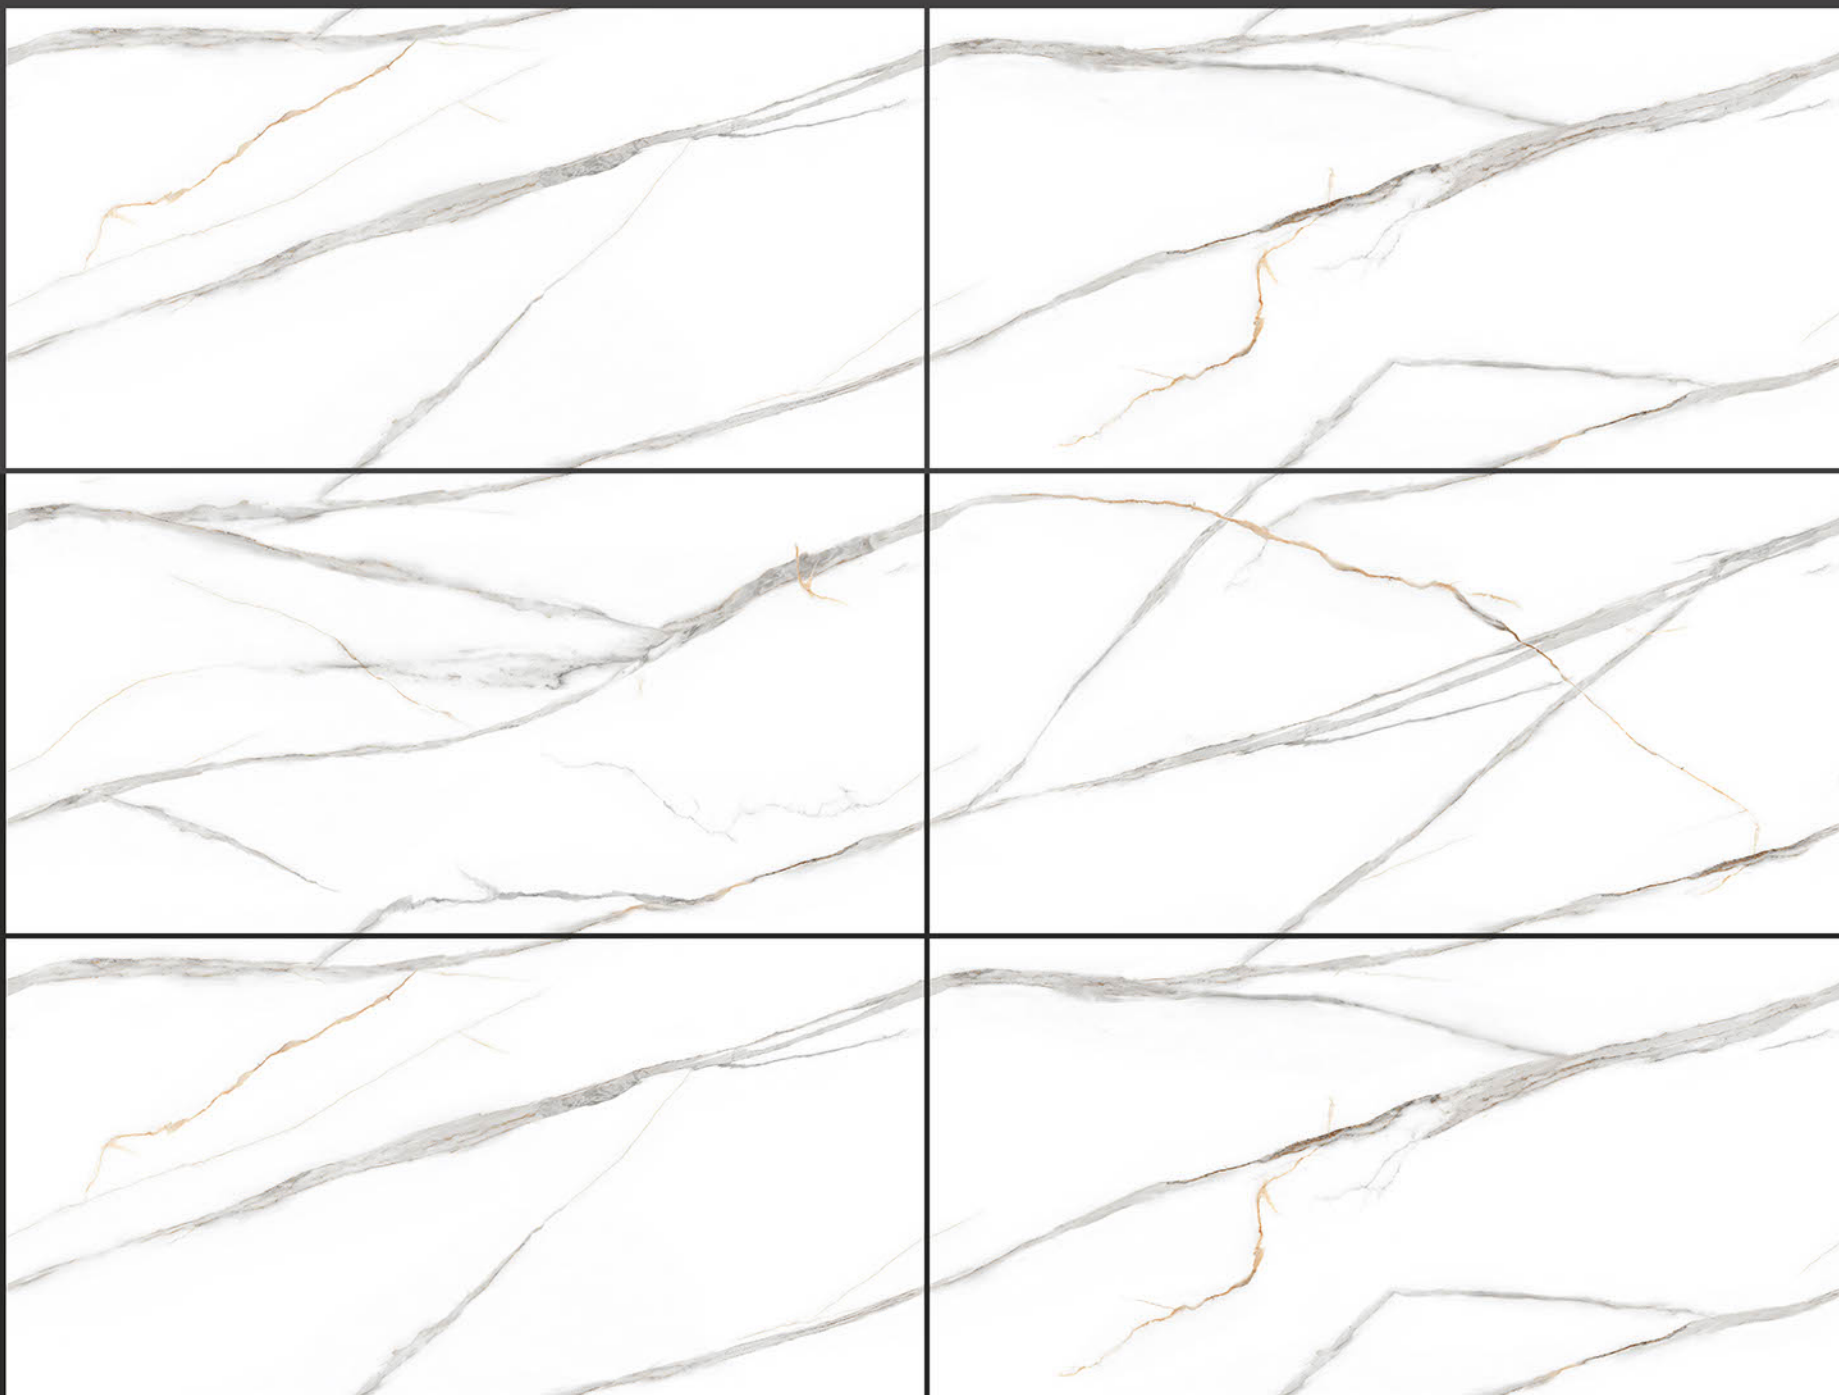

LORD WHITE

RANDOM FACES - 4

Low Water
Absorption

Frost
Resistant

Chemical
Resistant

Stain
Resistance

Zero
Maintenance

Easy to
Clean