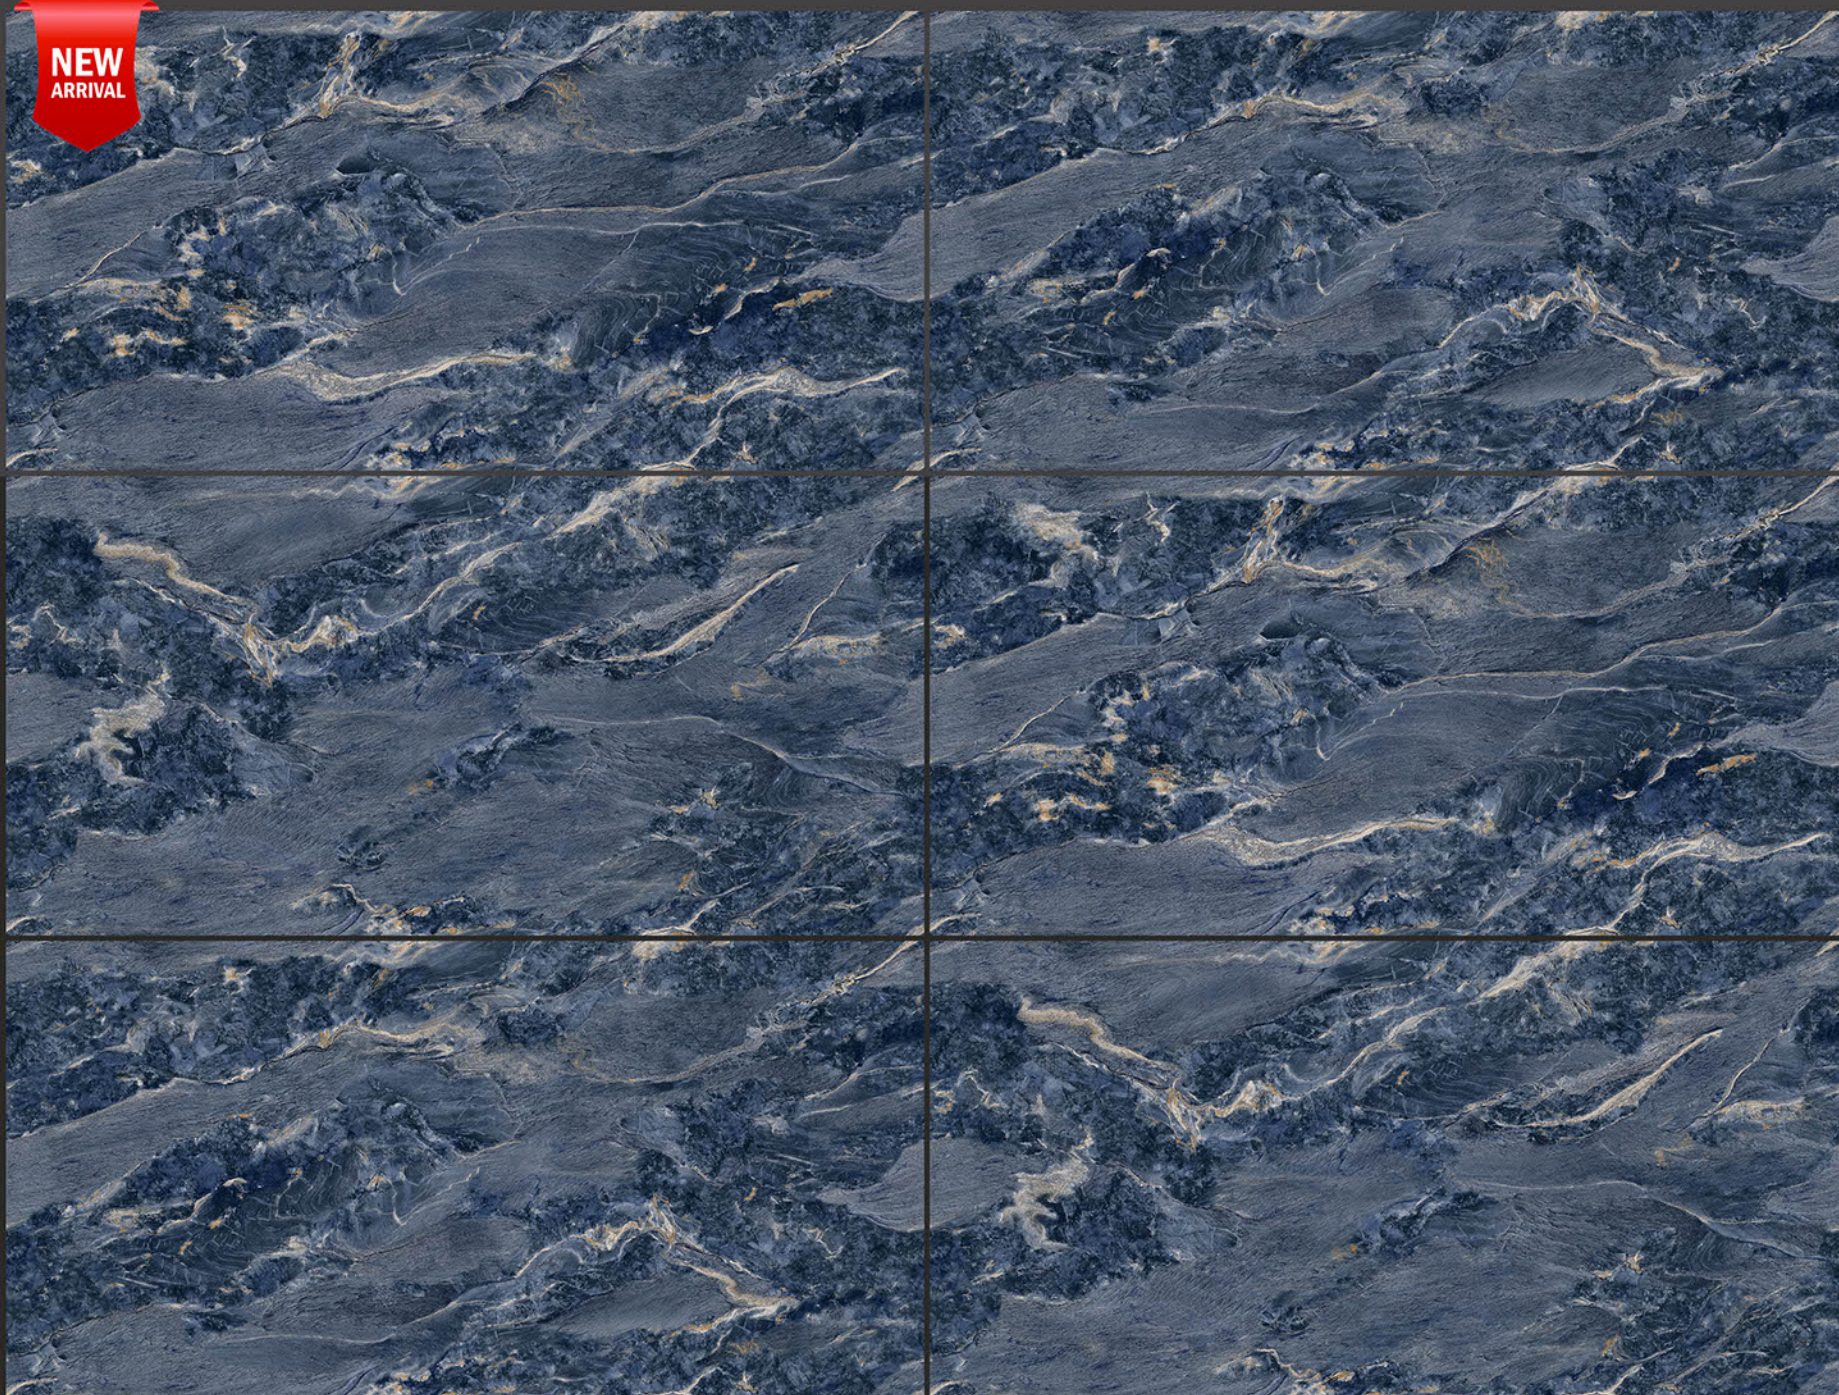

TOSCANA BLUE

NEW
ARRIVAL

RANDOM FACES - 3

Low Water
Absorption

Frost
Resistant

Chemical
Resistant

Stain
Resistance

Zero
Maintenance

Easy to
Clean