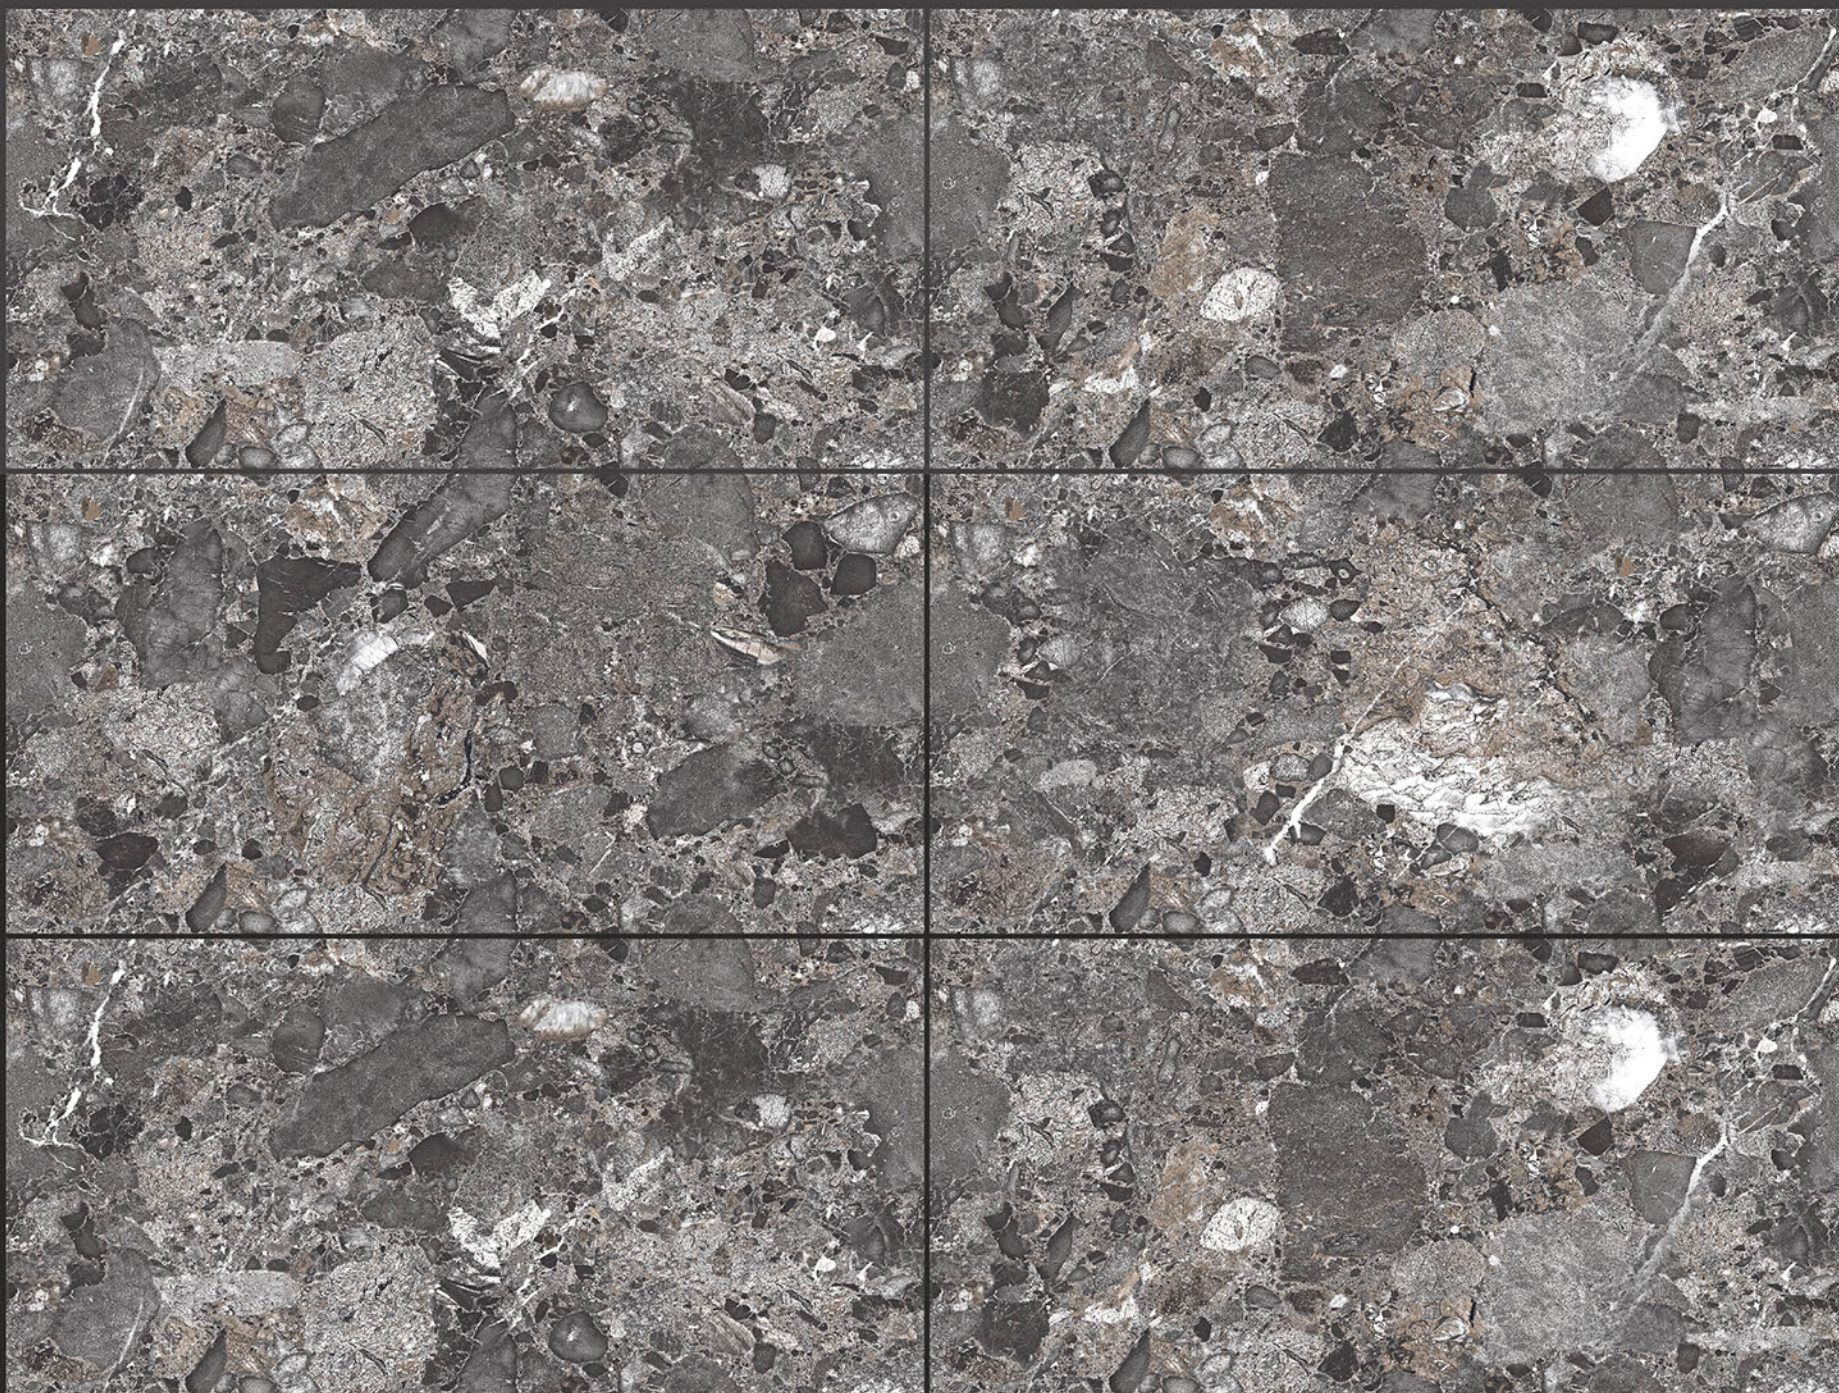

SOFFIO GRIS

RANDOM FACES - 4

Low Water
Absorption

Frost
Resistant

Chemical
Resistant

Stain
Resistance

Zero
Maintenance

Easy to
Clean