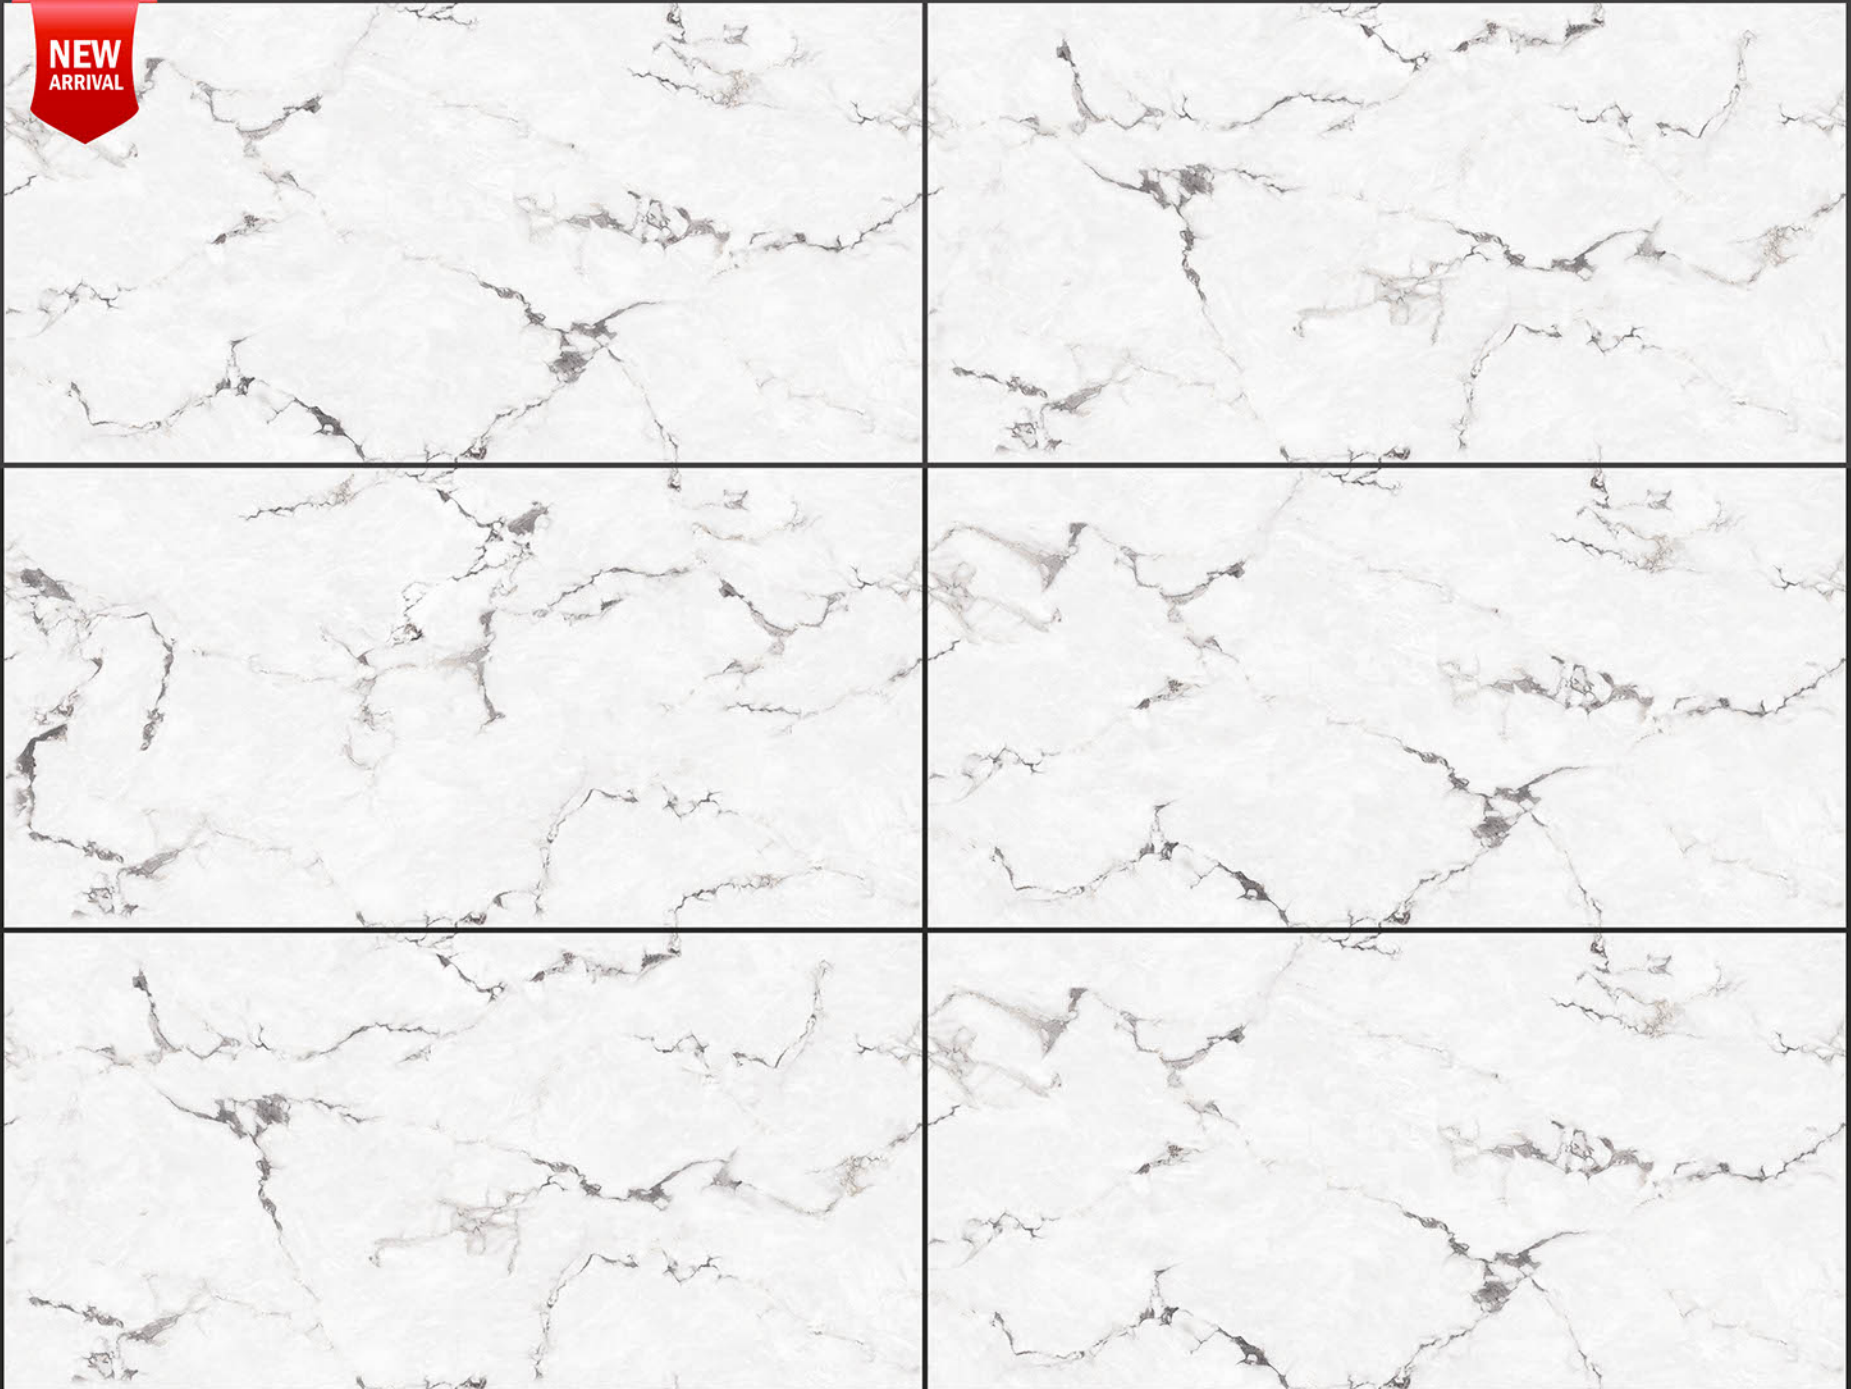

## COSMOS GRIS

**NEW**  
ARRIVAL

RANDOM FACES - 3

Low Water  
Absorption

Frost  
Resistant

Chemical  
Resistant

Stain  
Resistance

Zero  
Maintenance