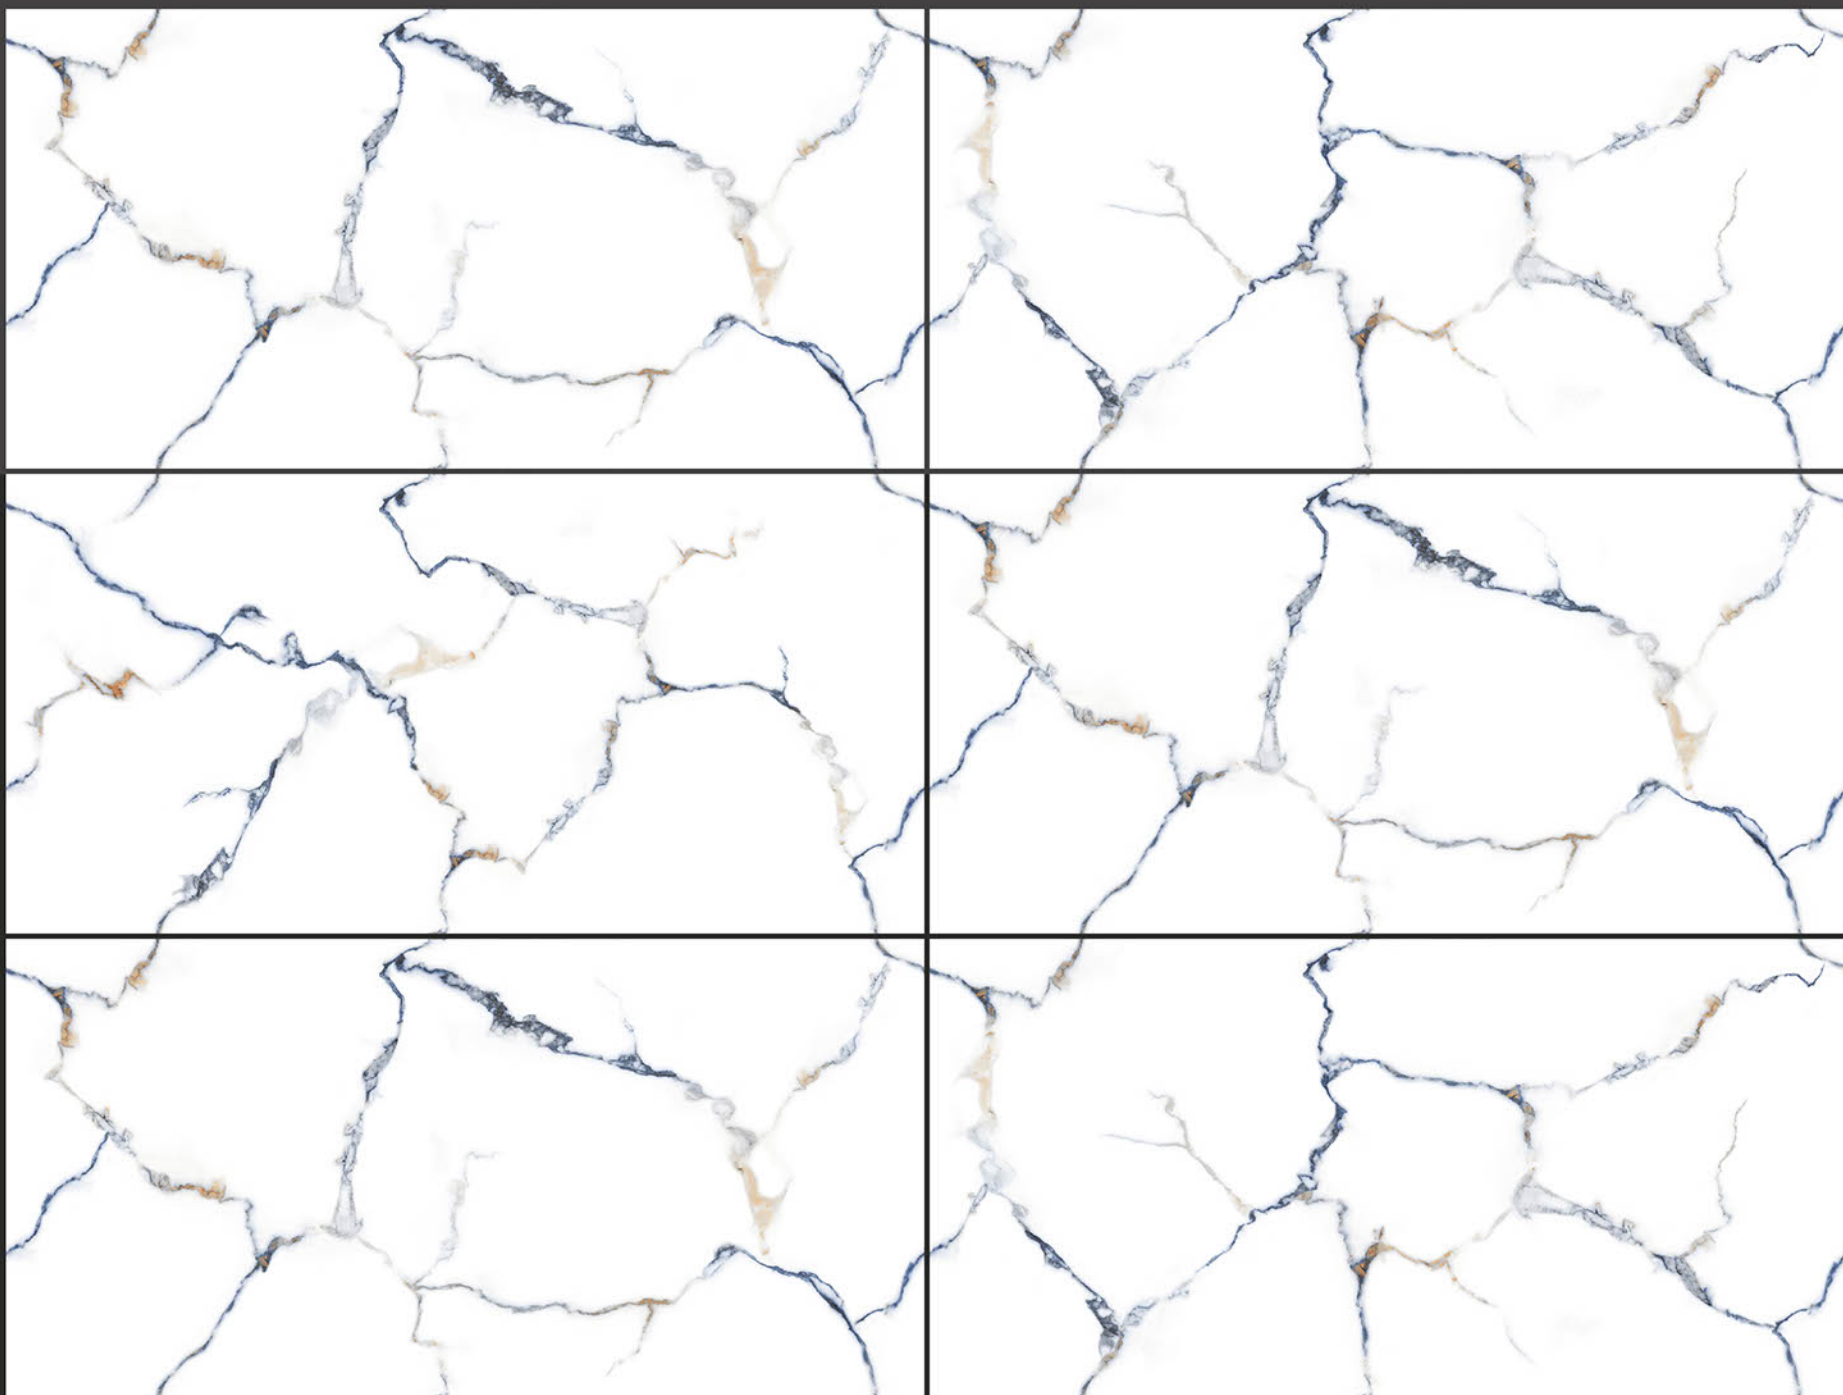

NATIVE WHITE