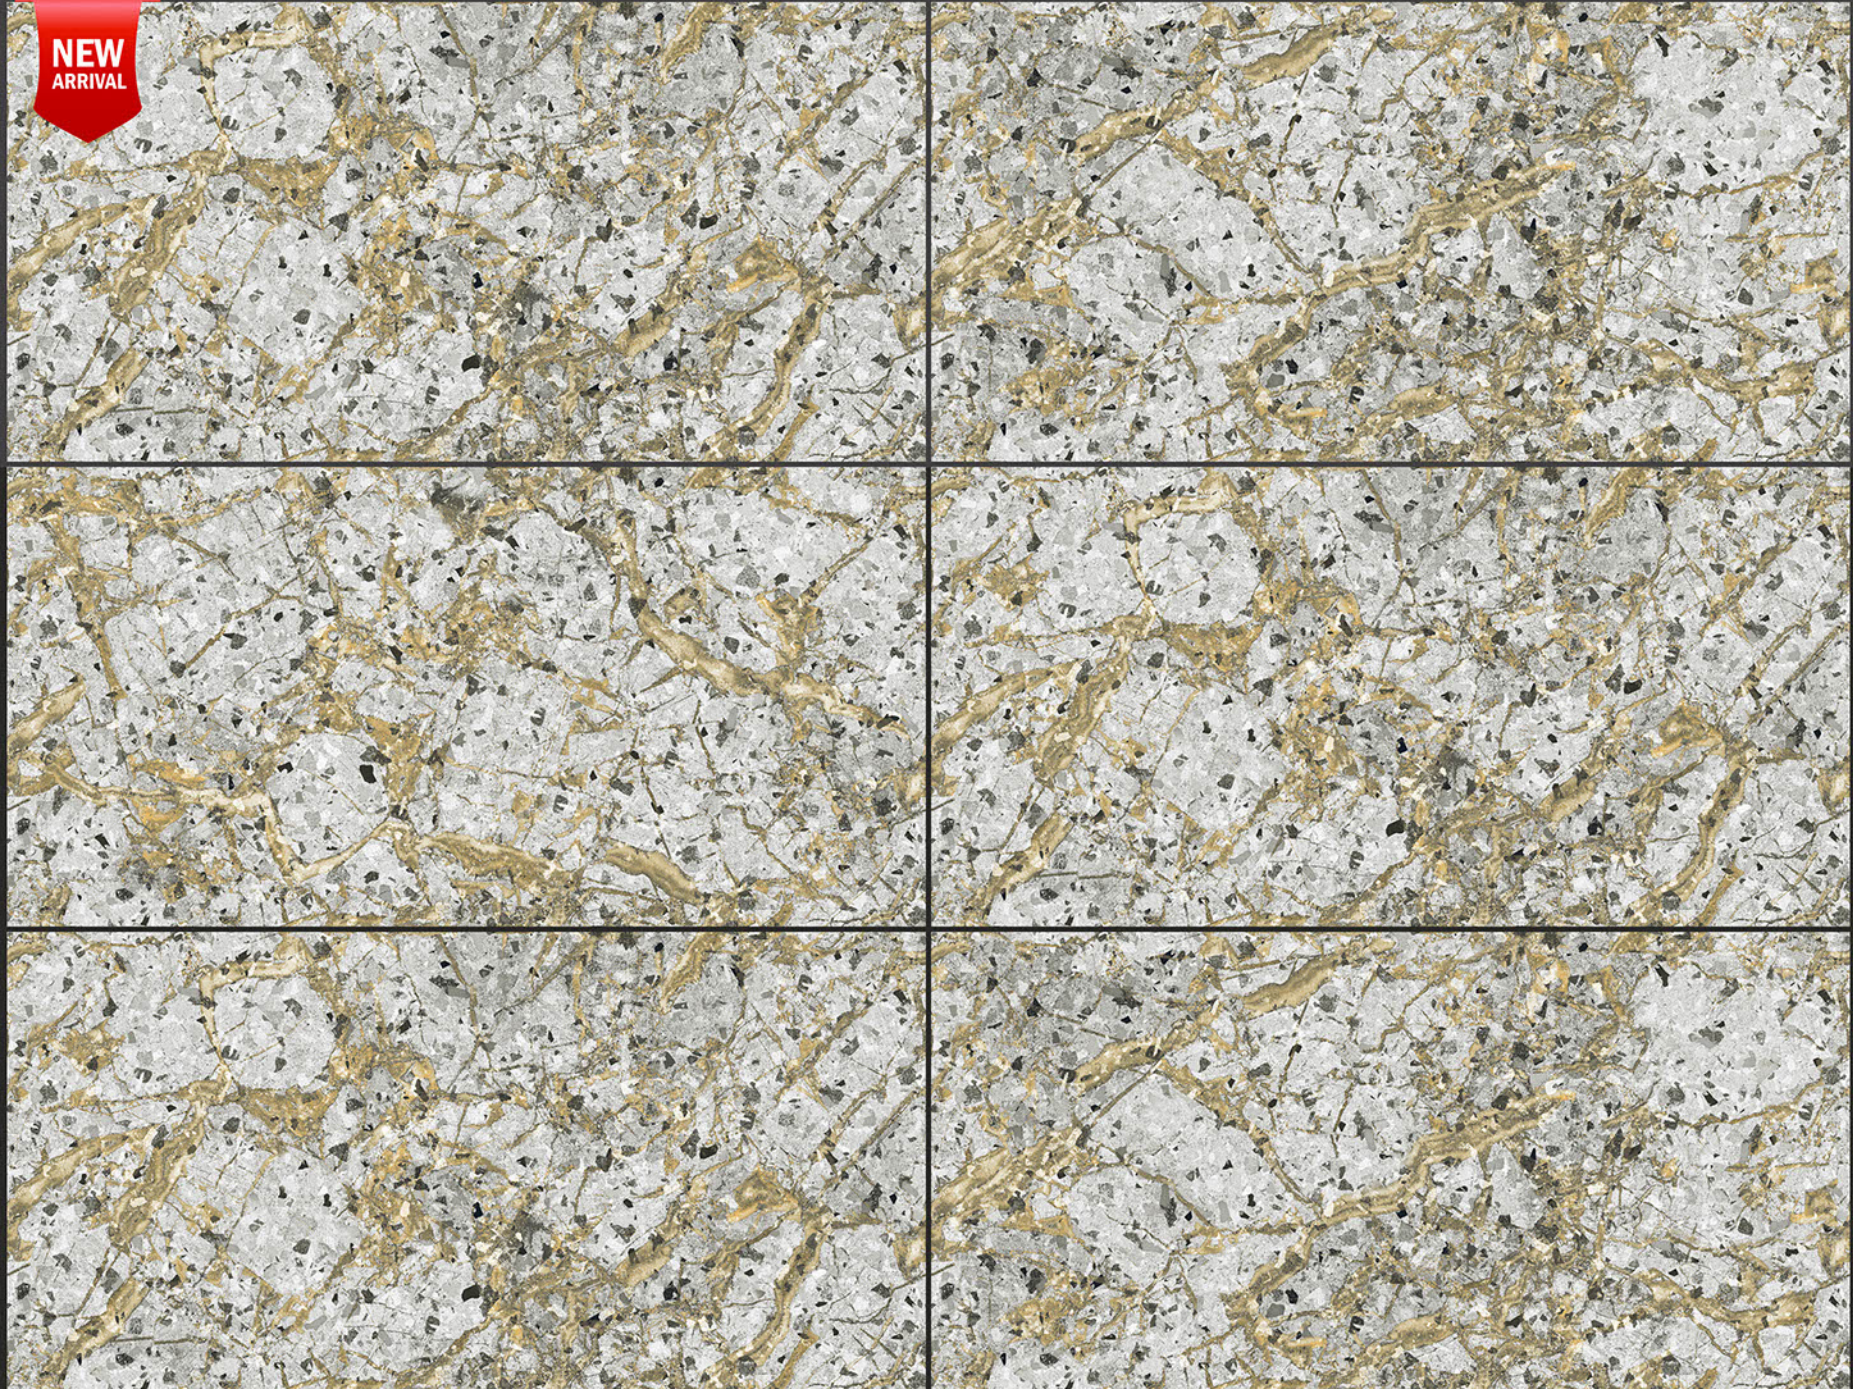

EVER GOLD

**NEW
ARRIVAL**

RANDOM FACES - 4

Low Water
Absorption

Frost
Resistant

Chemical
Resistant

Stain
Resistance

Zero
Maintenance

Easy to
Clean