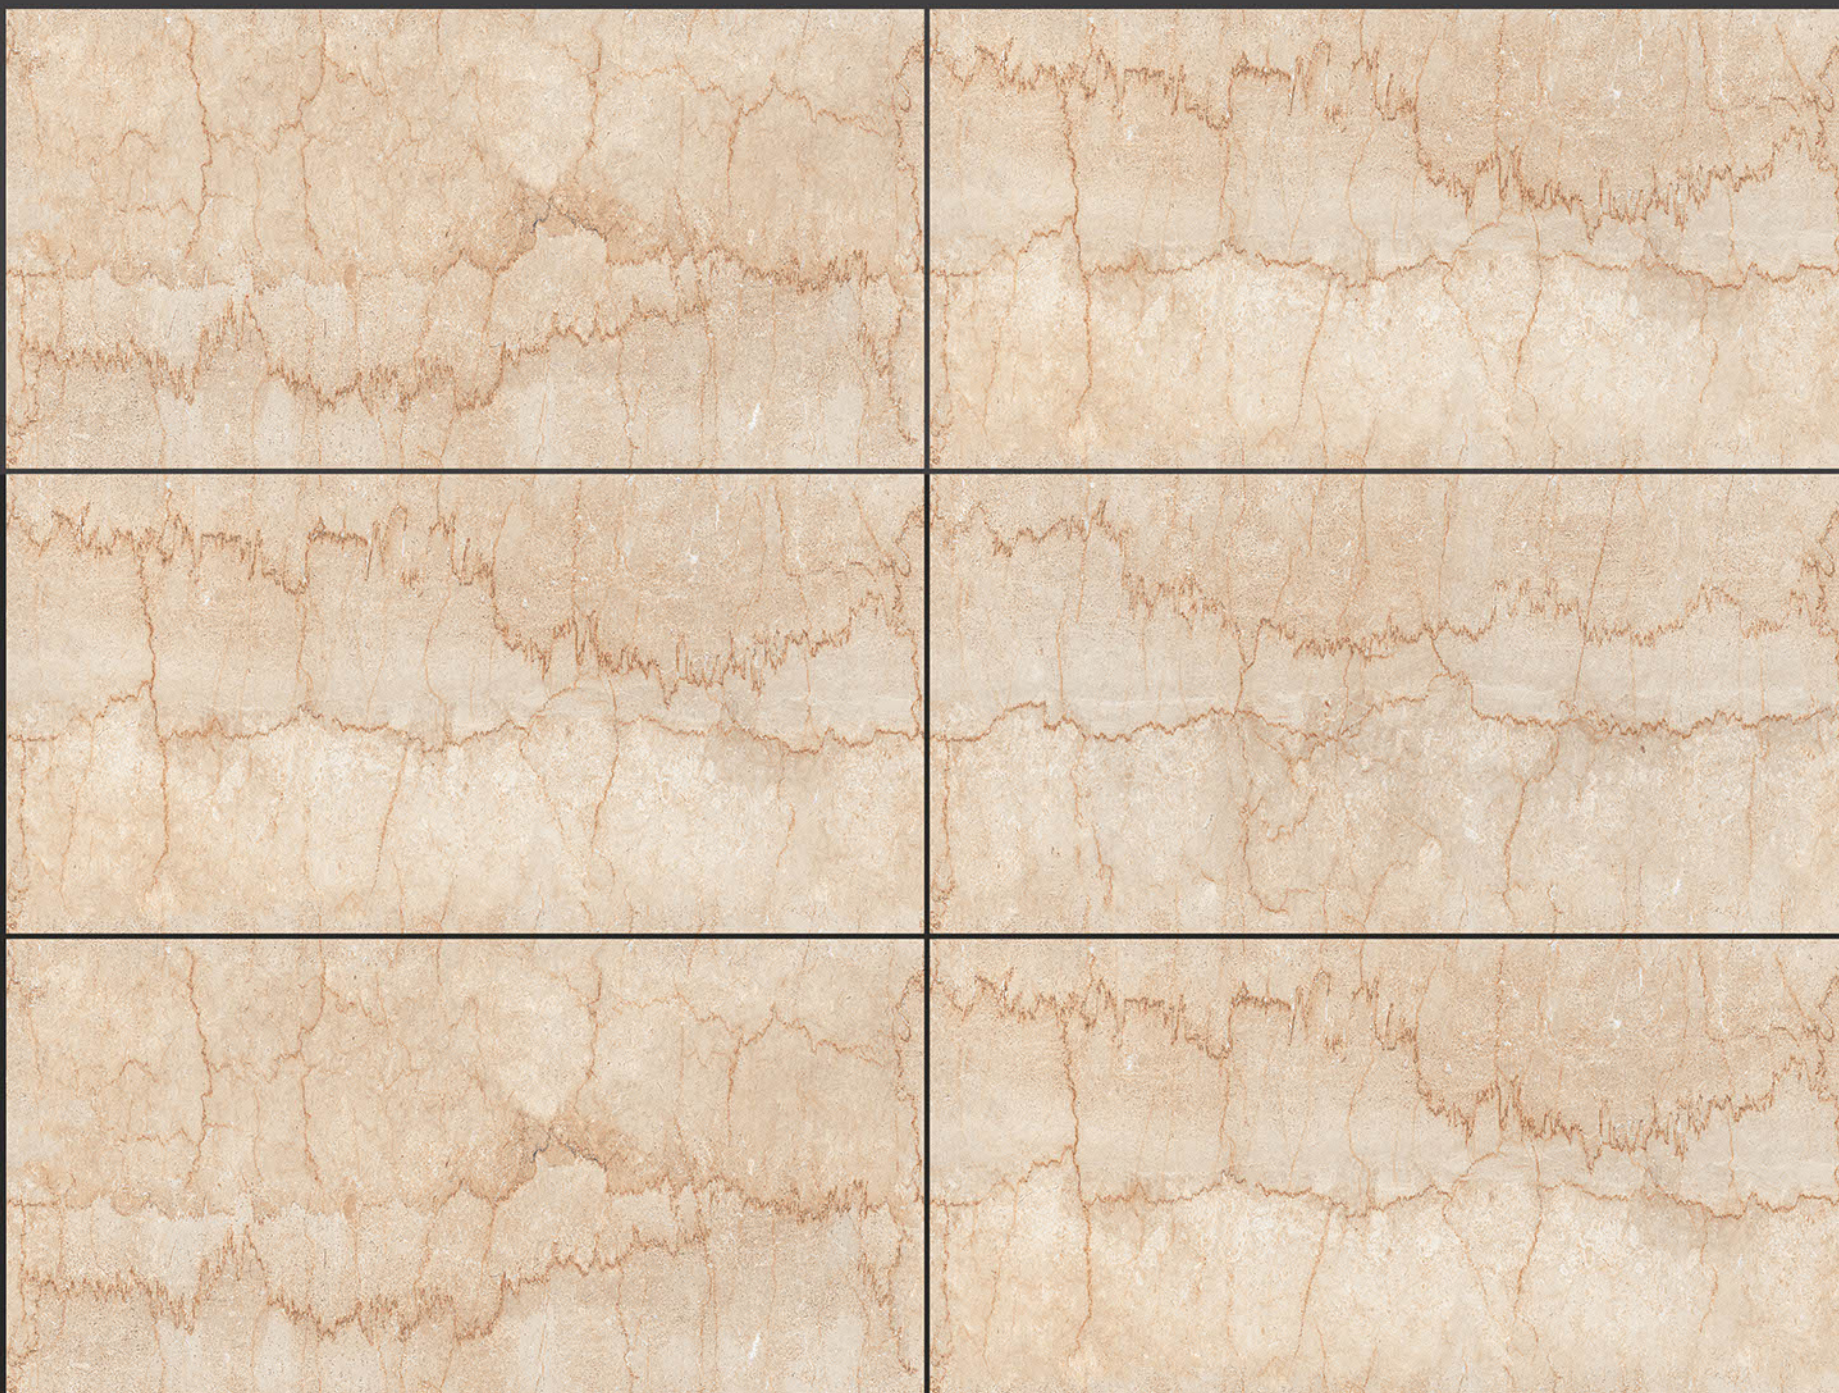

JWEL BEIGE

RANDOM FACES - 4

Low Water
Absorption

Frost
Resistant

Chemical
Resistant

Stain
Resistance

Zero
Maintenance

Easy to
Clean