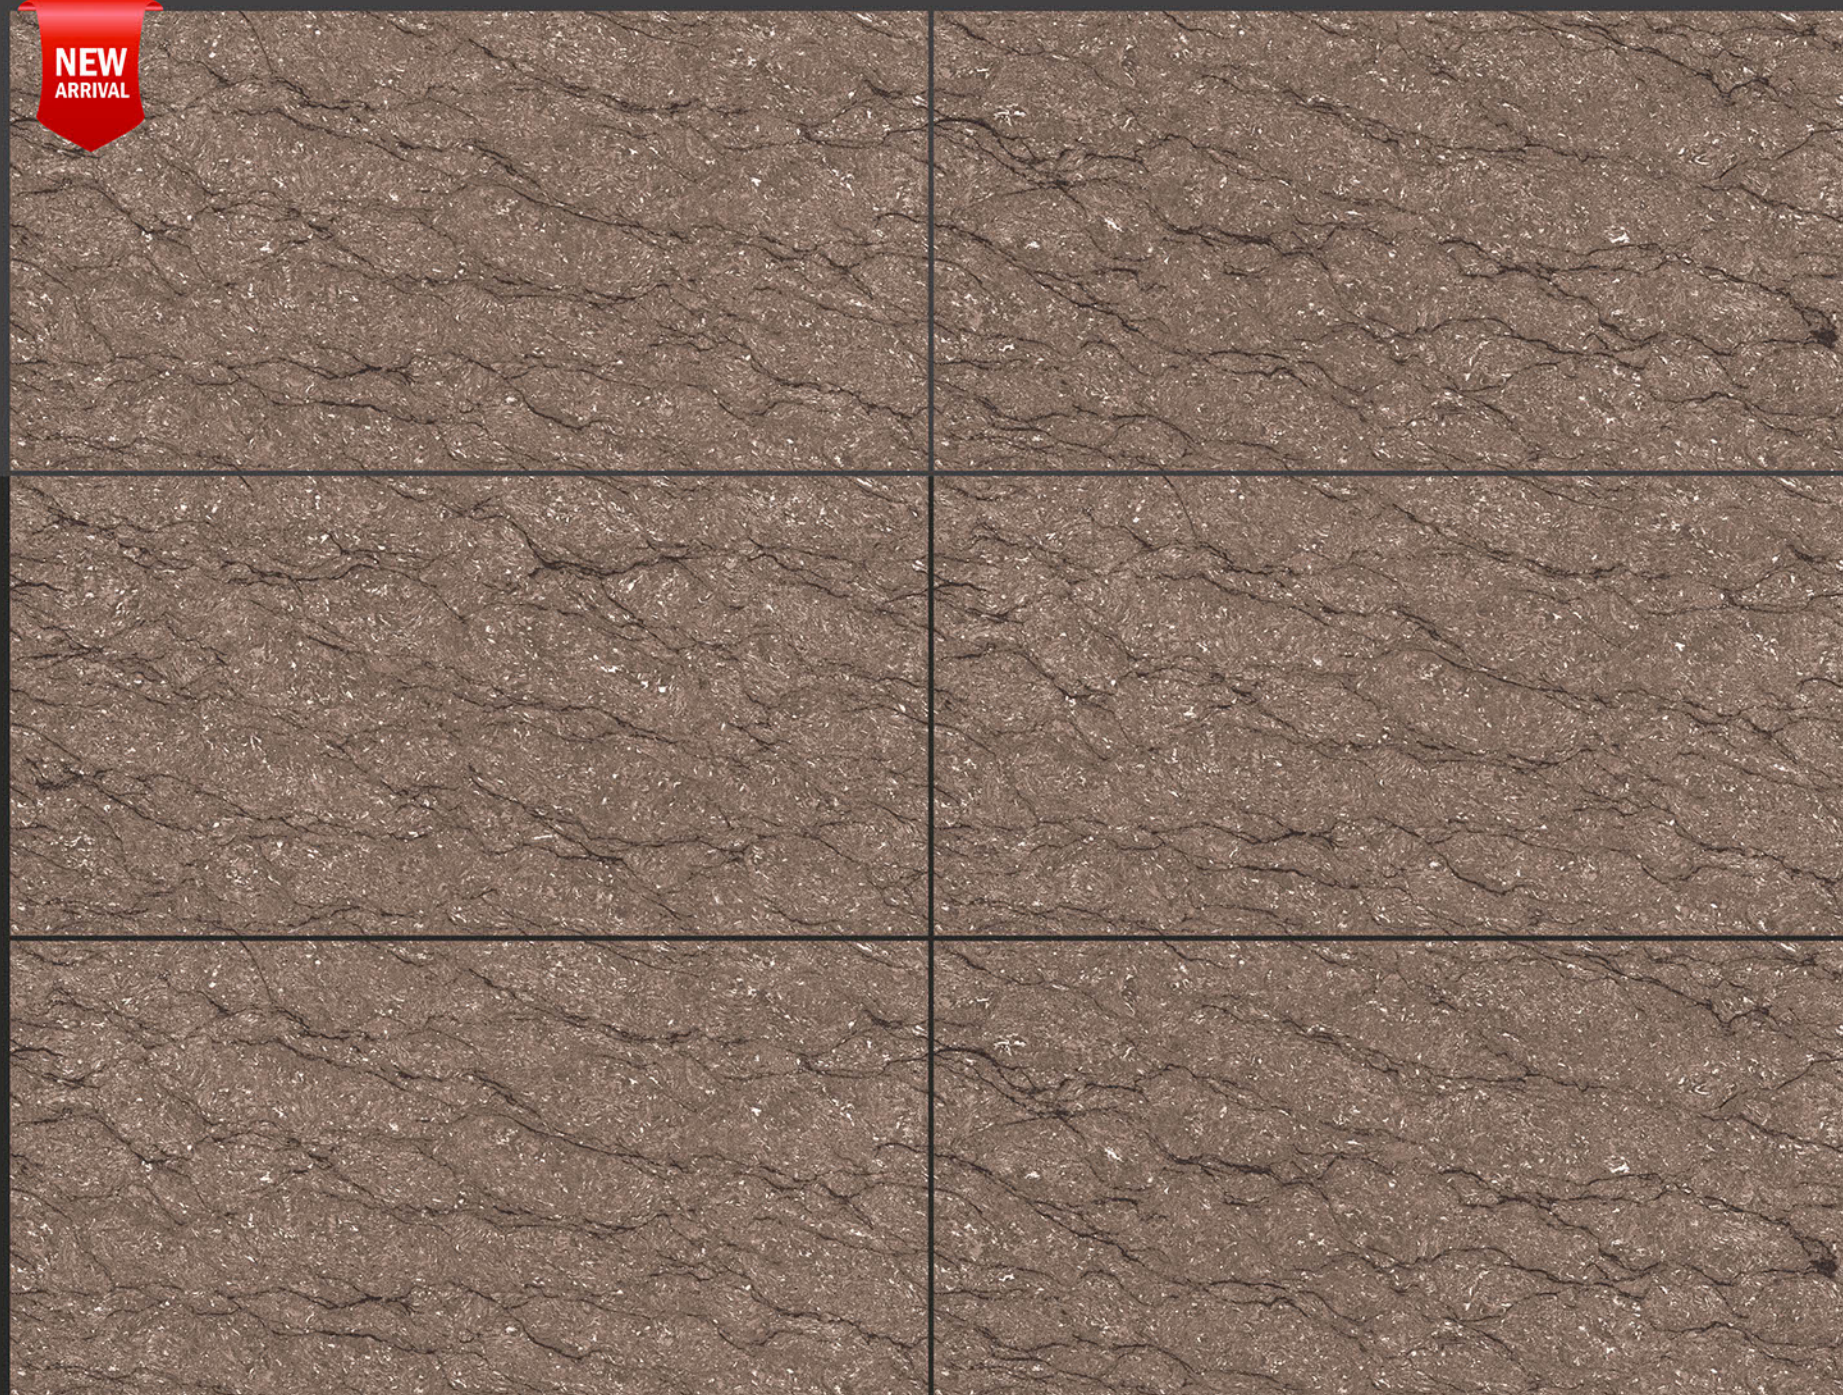

LIOX BROWN

NEW
ARRIVAL

RANDOM FACES - 4

Low Water
Absorption

Frost
Resistant

Chemical
Resistant

Stain
Resistance

Zero
Maintenance

Easy to
Clean