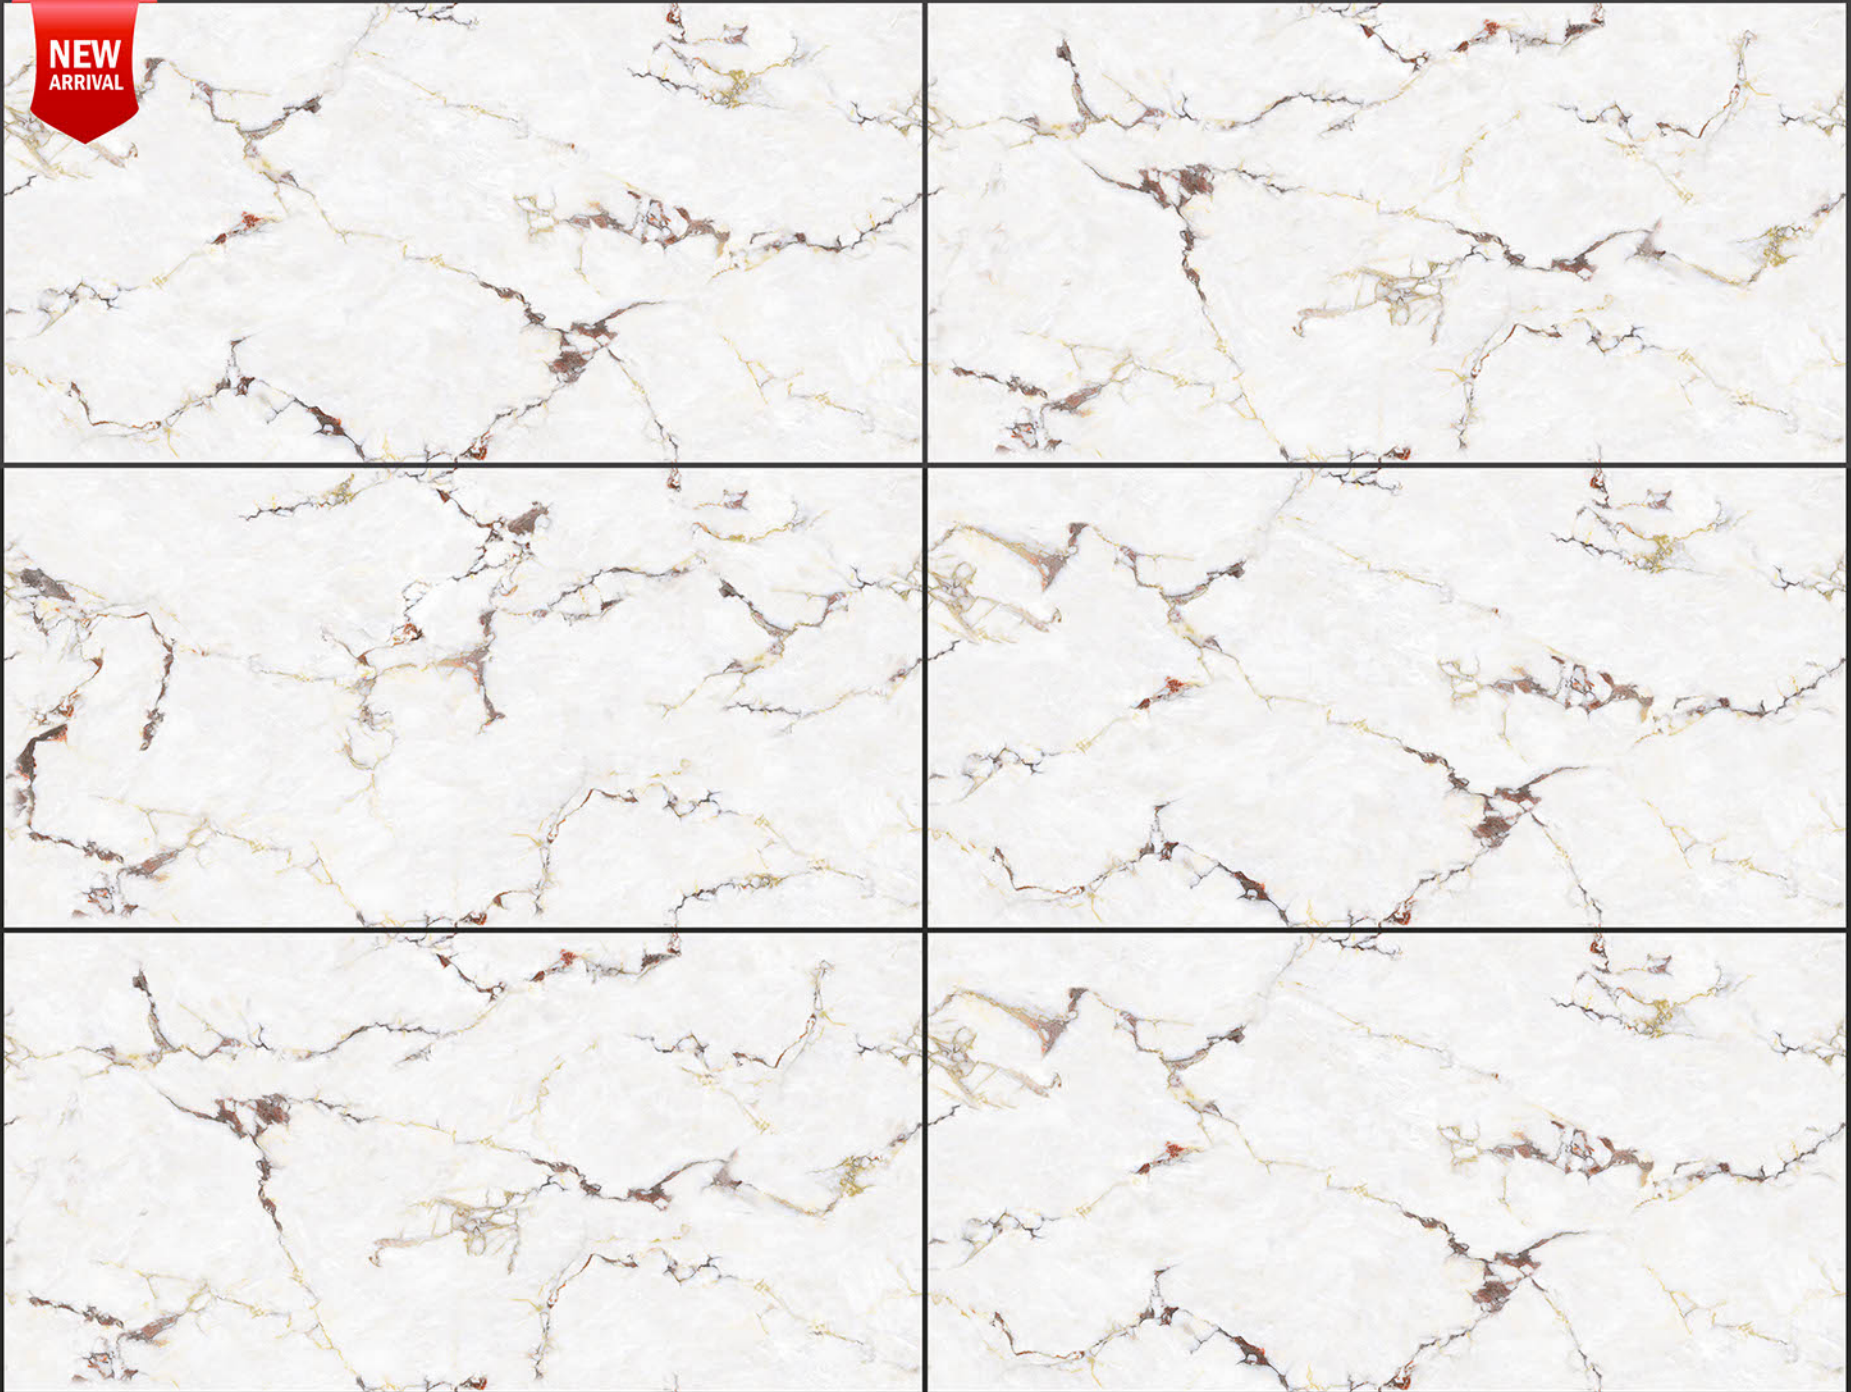

COSMOS MULTY

**NEW
ARRIVAL**

RANDOM FACES - 3

Low Water
Absorption

Frost
Resistant

Chemical
Resistant

Stain
Resistance

Zero
Maintenance

Easy to
Clean