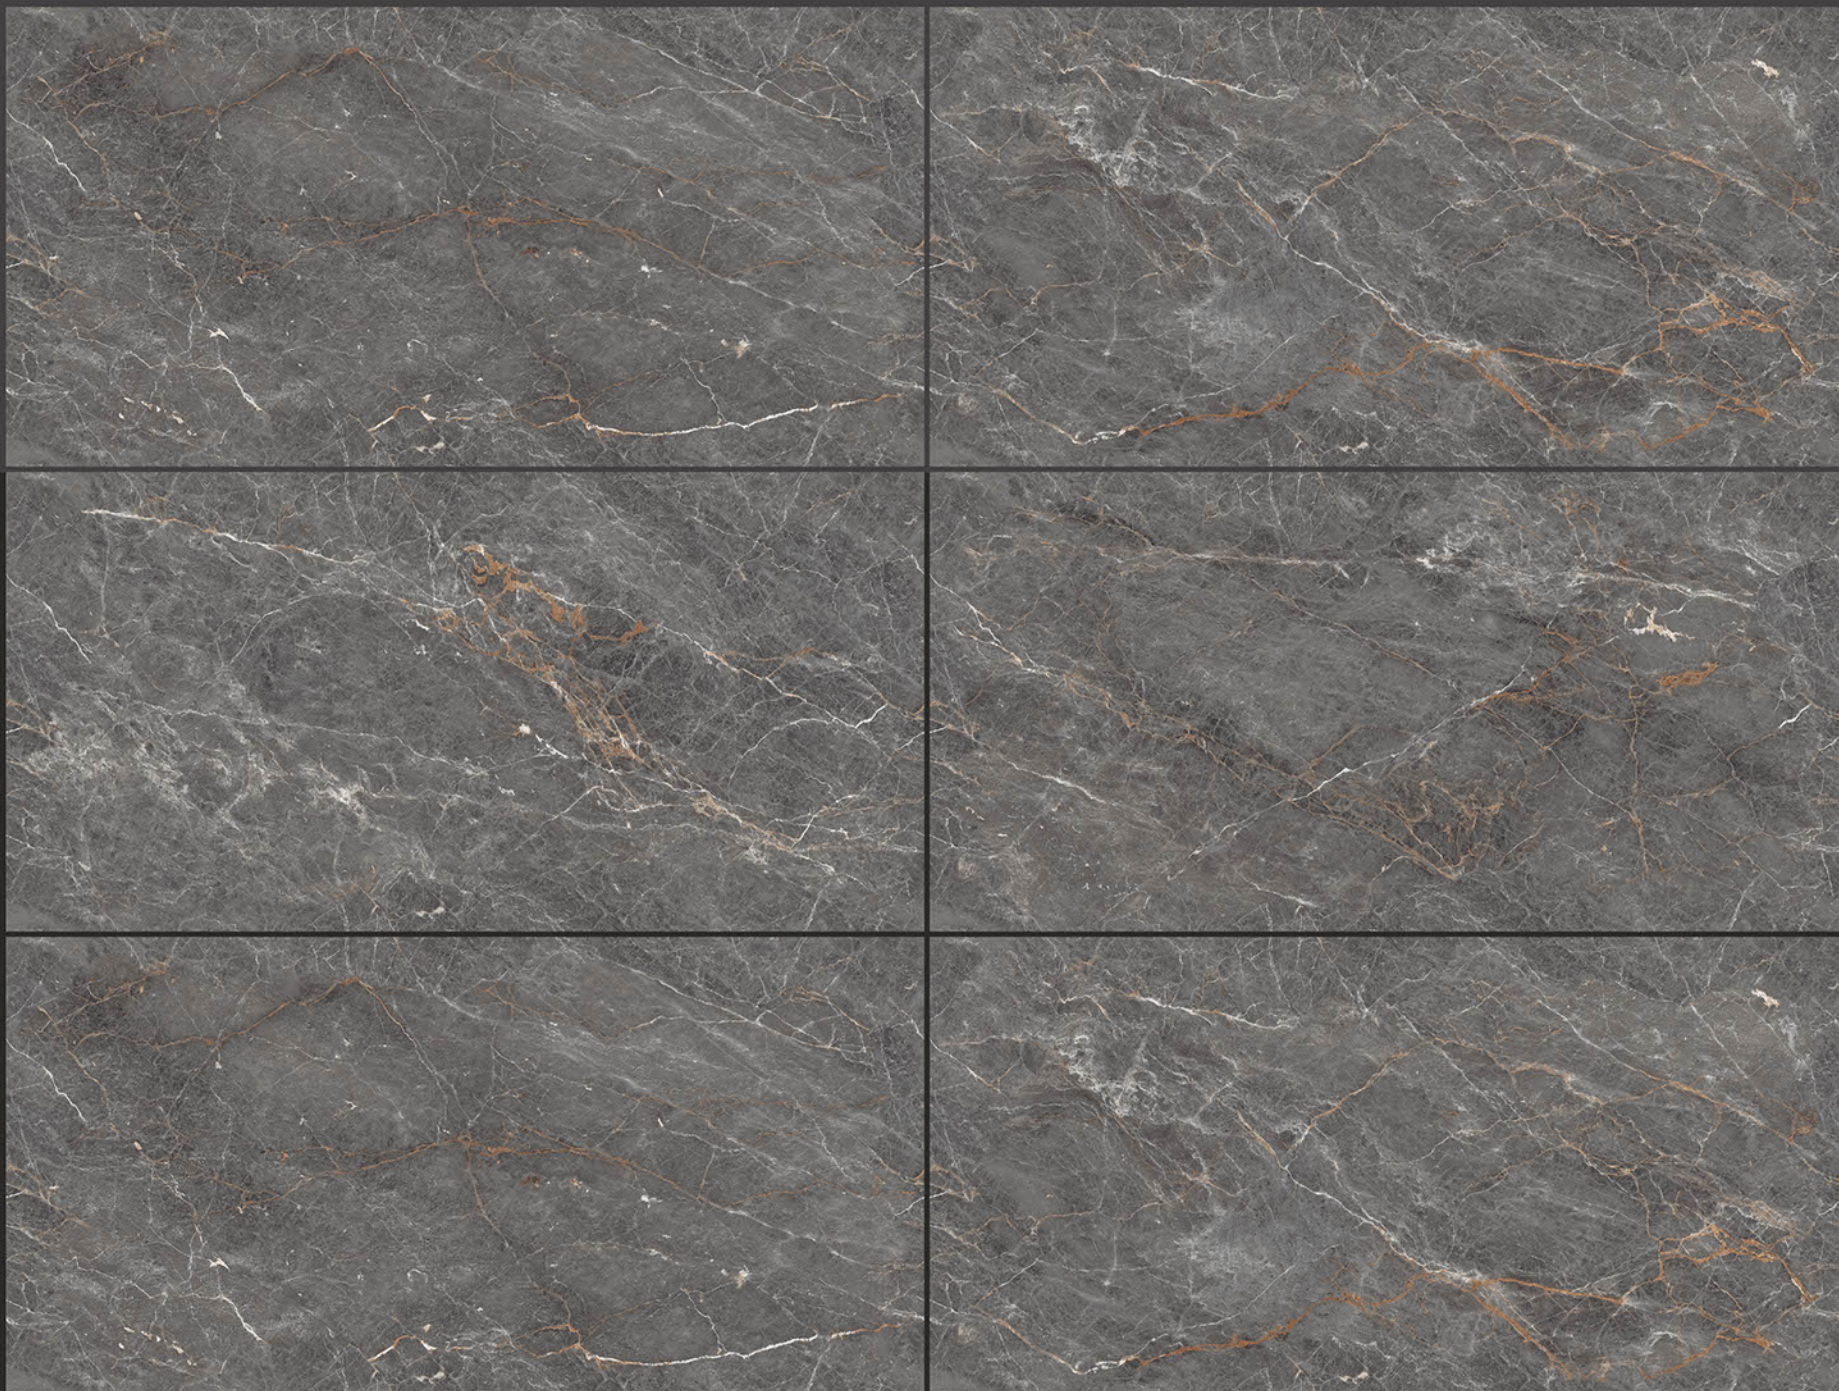

TUFFO GRAFITO

RANDOM FACES - 4

Low Water
Absorption

Frost
Resistant

Chemical
Resistant

Stain
Resistance

Zero
Maintenance

Easy to
Clean