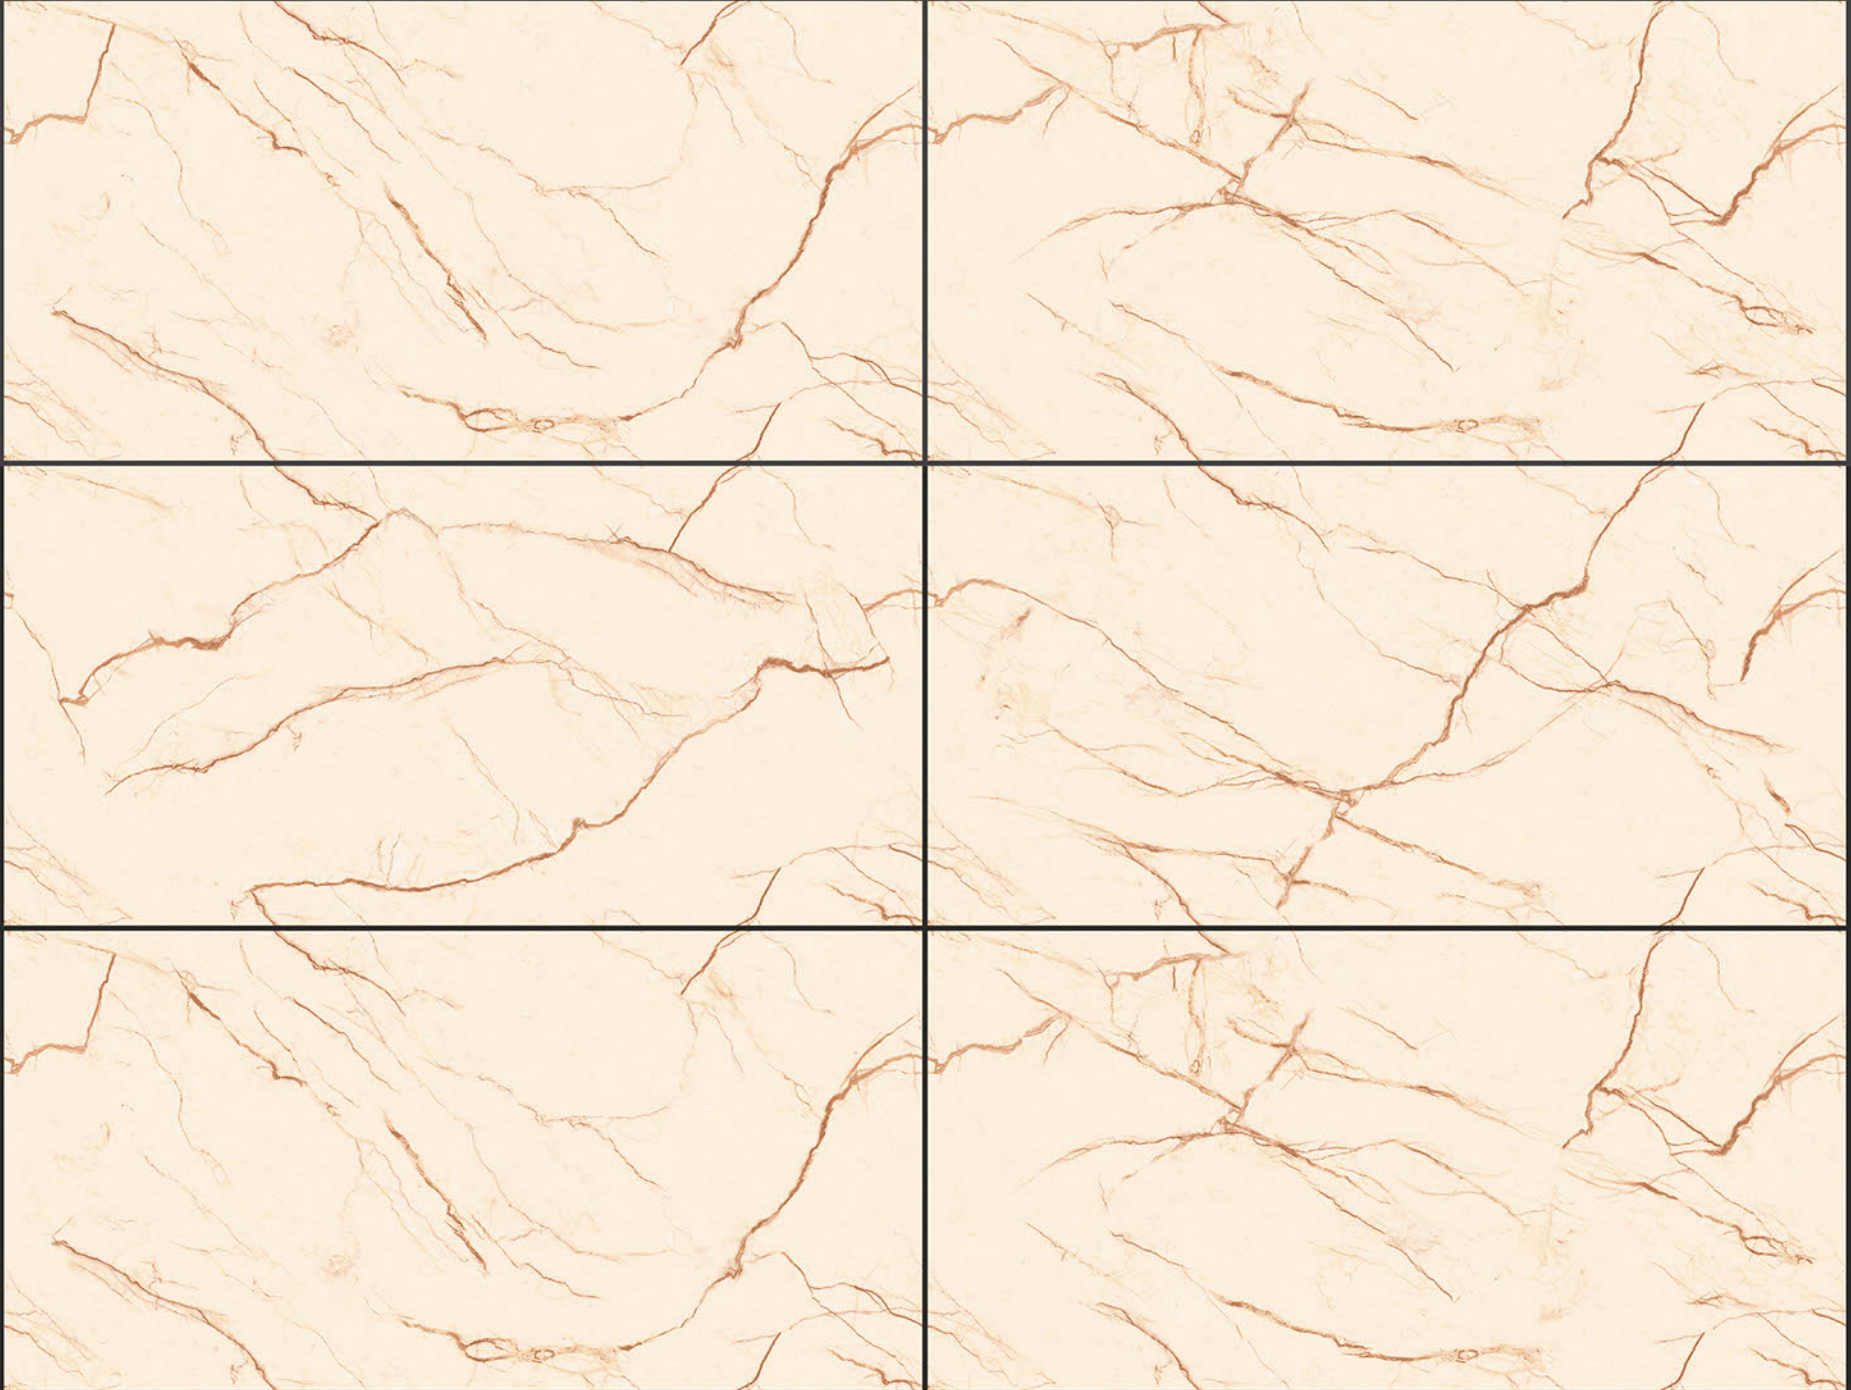

LITHOS CREMA

RANDOM FACES - 4

Low Water
Absorption

Frost
Resistant

Chemical
Resistant

Stain
Resistance

Zero
Maintenance

Easy to
Clean