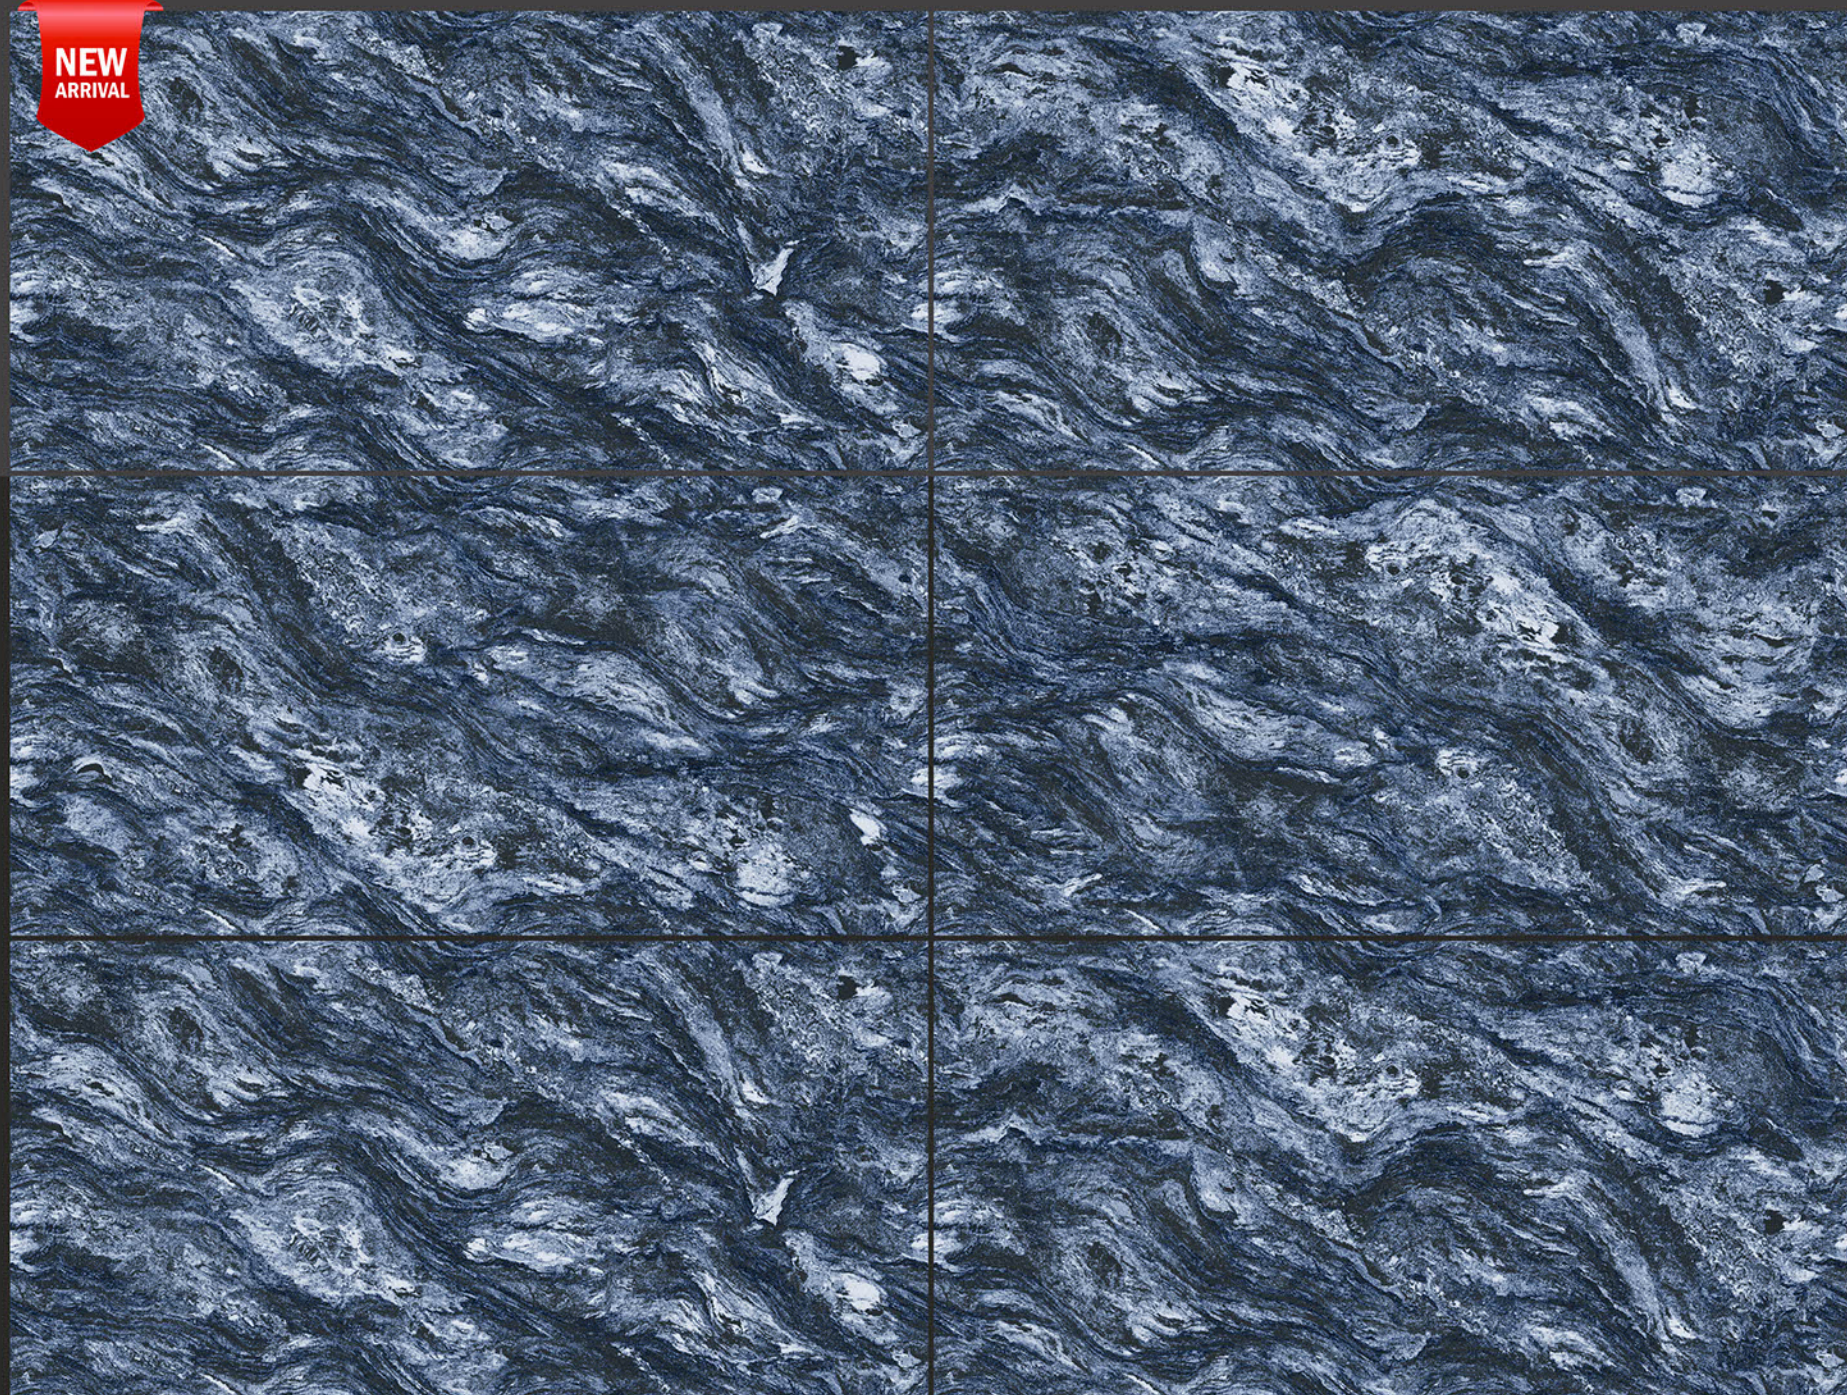

CROWN AQUA

NEW
ARRIVAL

RANDOM FACES - 4

Low Water
Absorption

Frost
Resistant

Chemical
Resistant

Stain
Resistance

Zero
Maintenance

Easy to
Clean