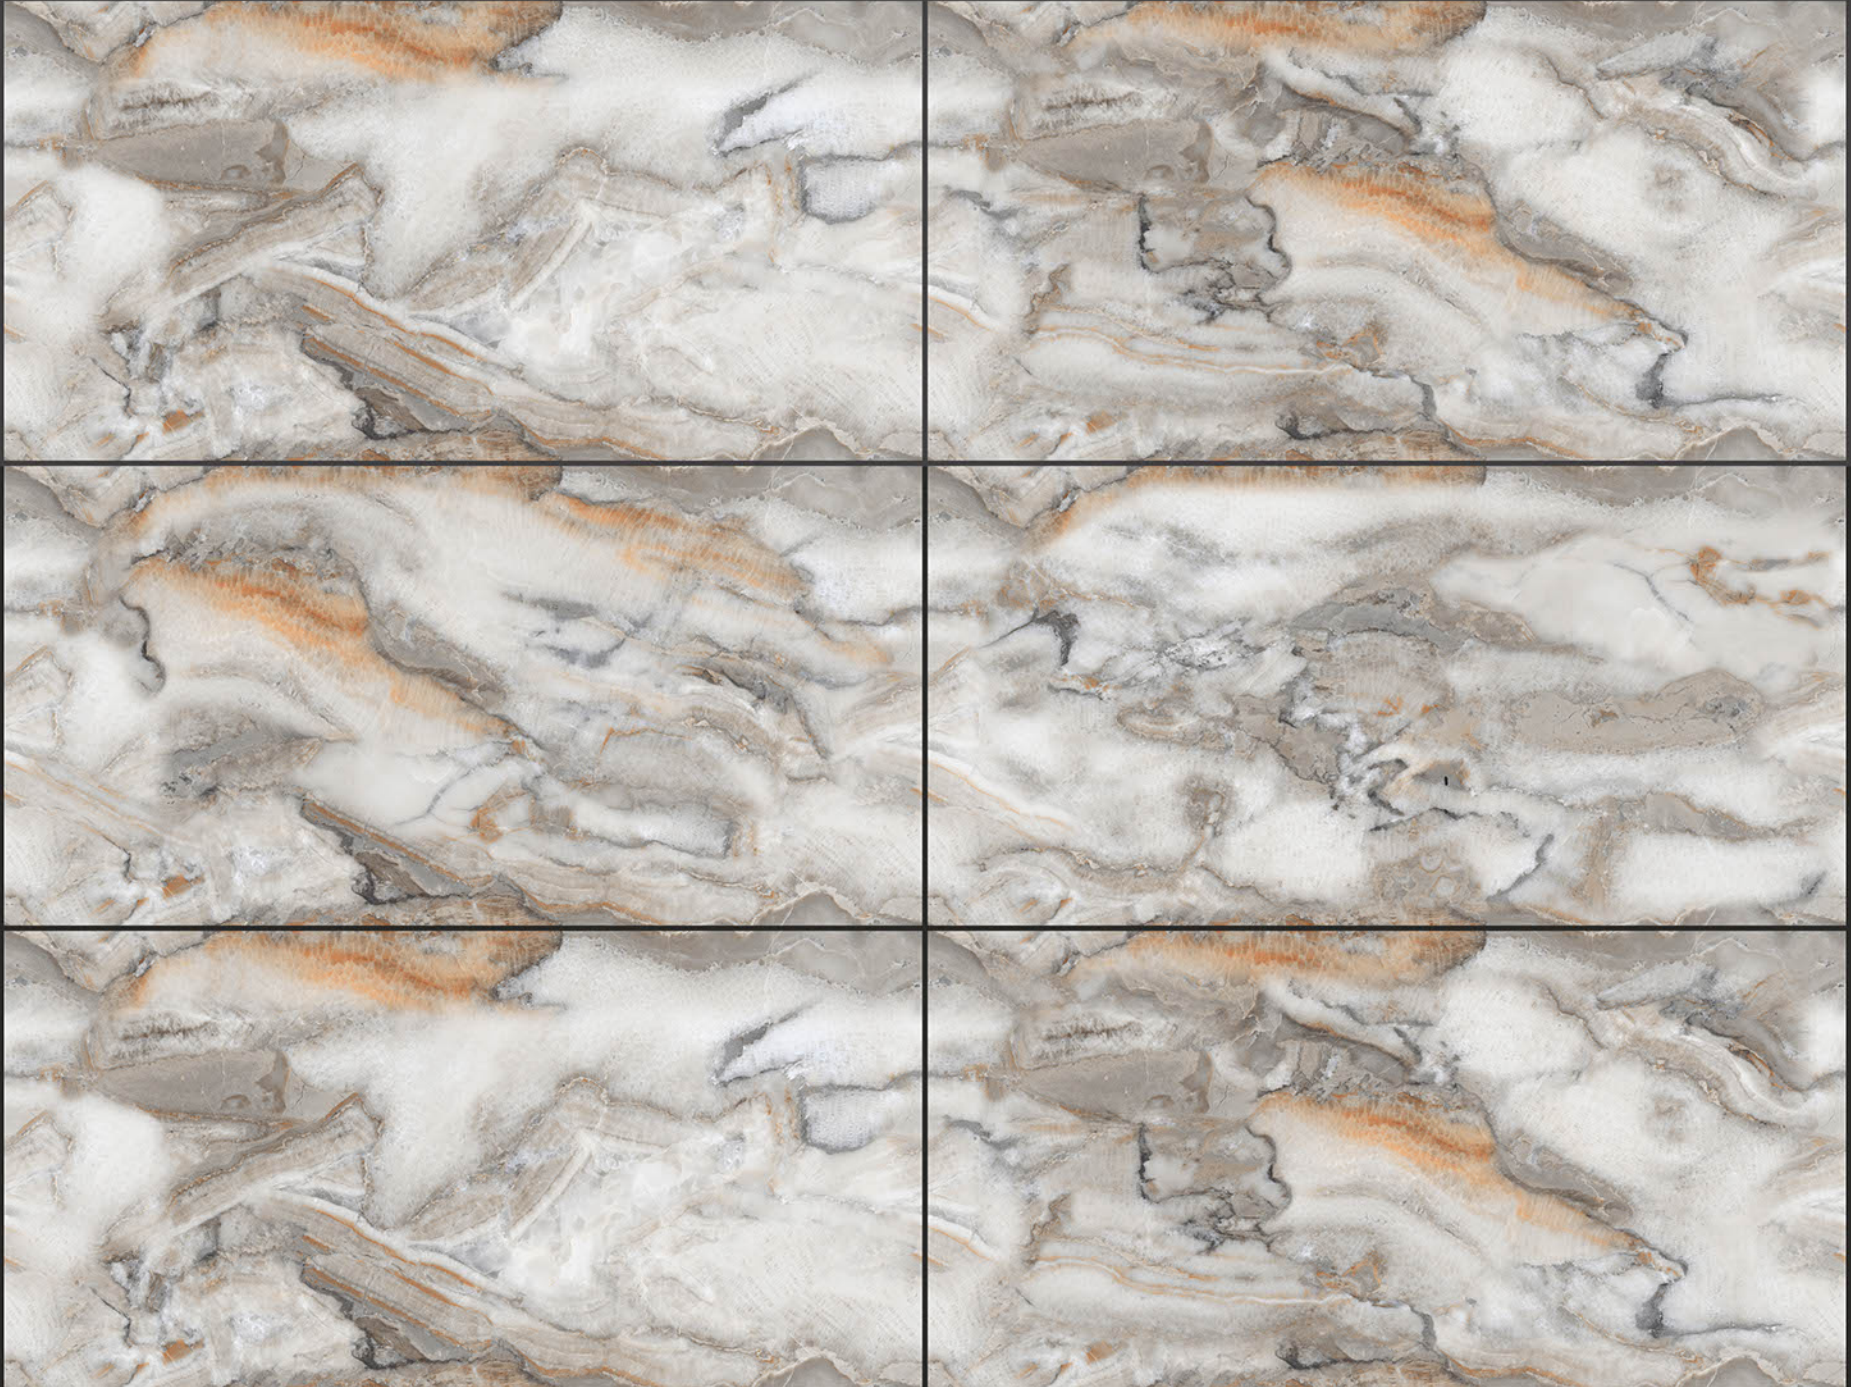

RIAZZA GOLD

RANDOM FACES - 4

Low Water
Absorption

Frost
Resistant

Chemical
Resistant

Stain
Resistance

Zero
Maintenance

Easy to
Clean