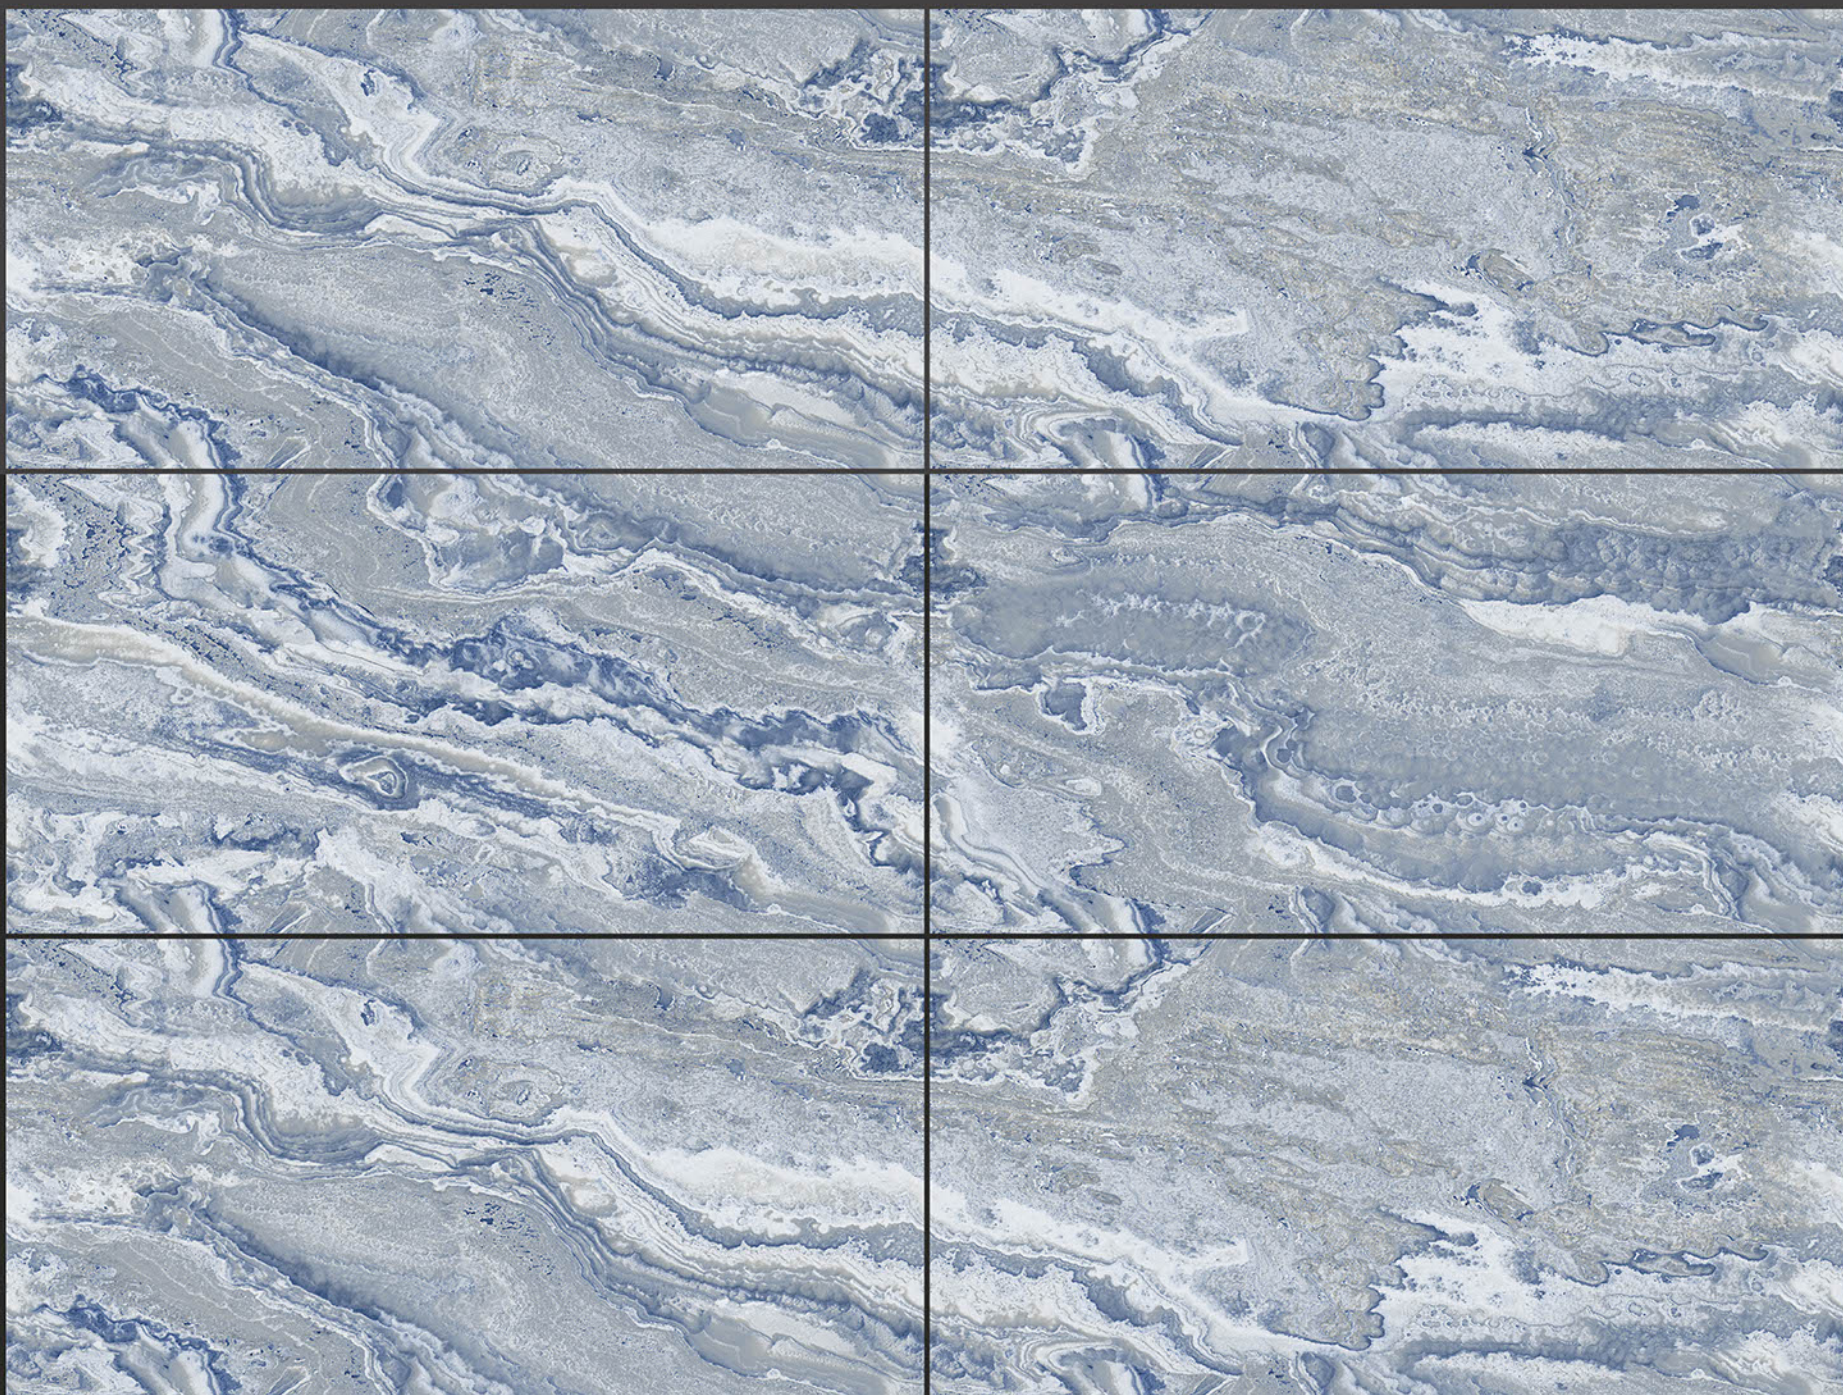

TITAN BLUE

RANDOM FACES - 4

Low Water
Absorption

Frost
Resistant

Chemical
Resistant

Stain
Resistance

Zero
Maintenance

Easy to
Clean