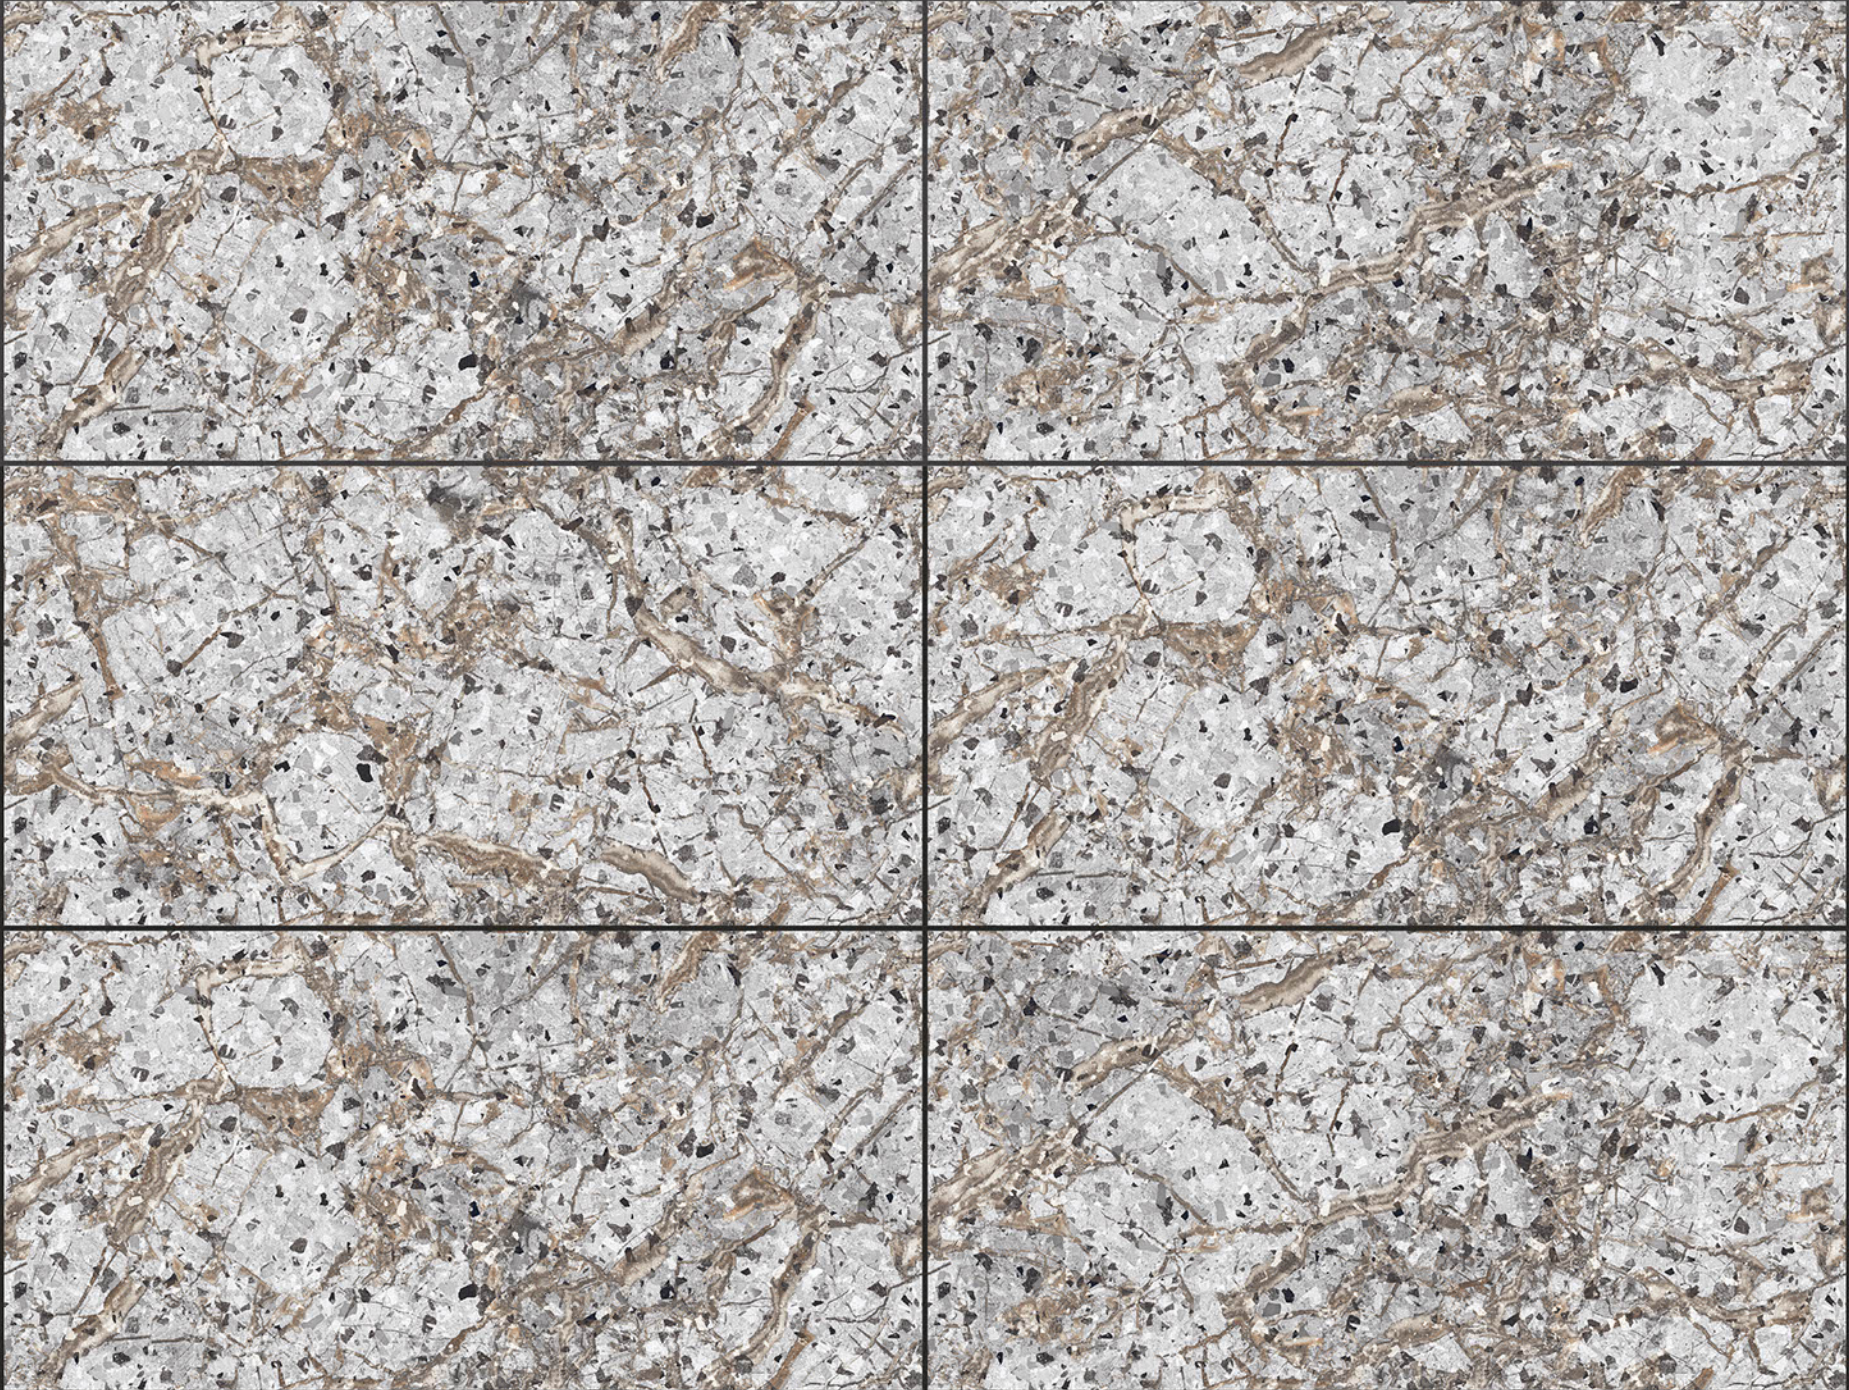

EVER GRIS

RANDOM FACES - 3

Low Water
Absorption

Frost
Resistant

Chemical
Resistant

Stain
Resistance

Zero
Maintenance

Easy to
Clean