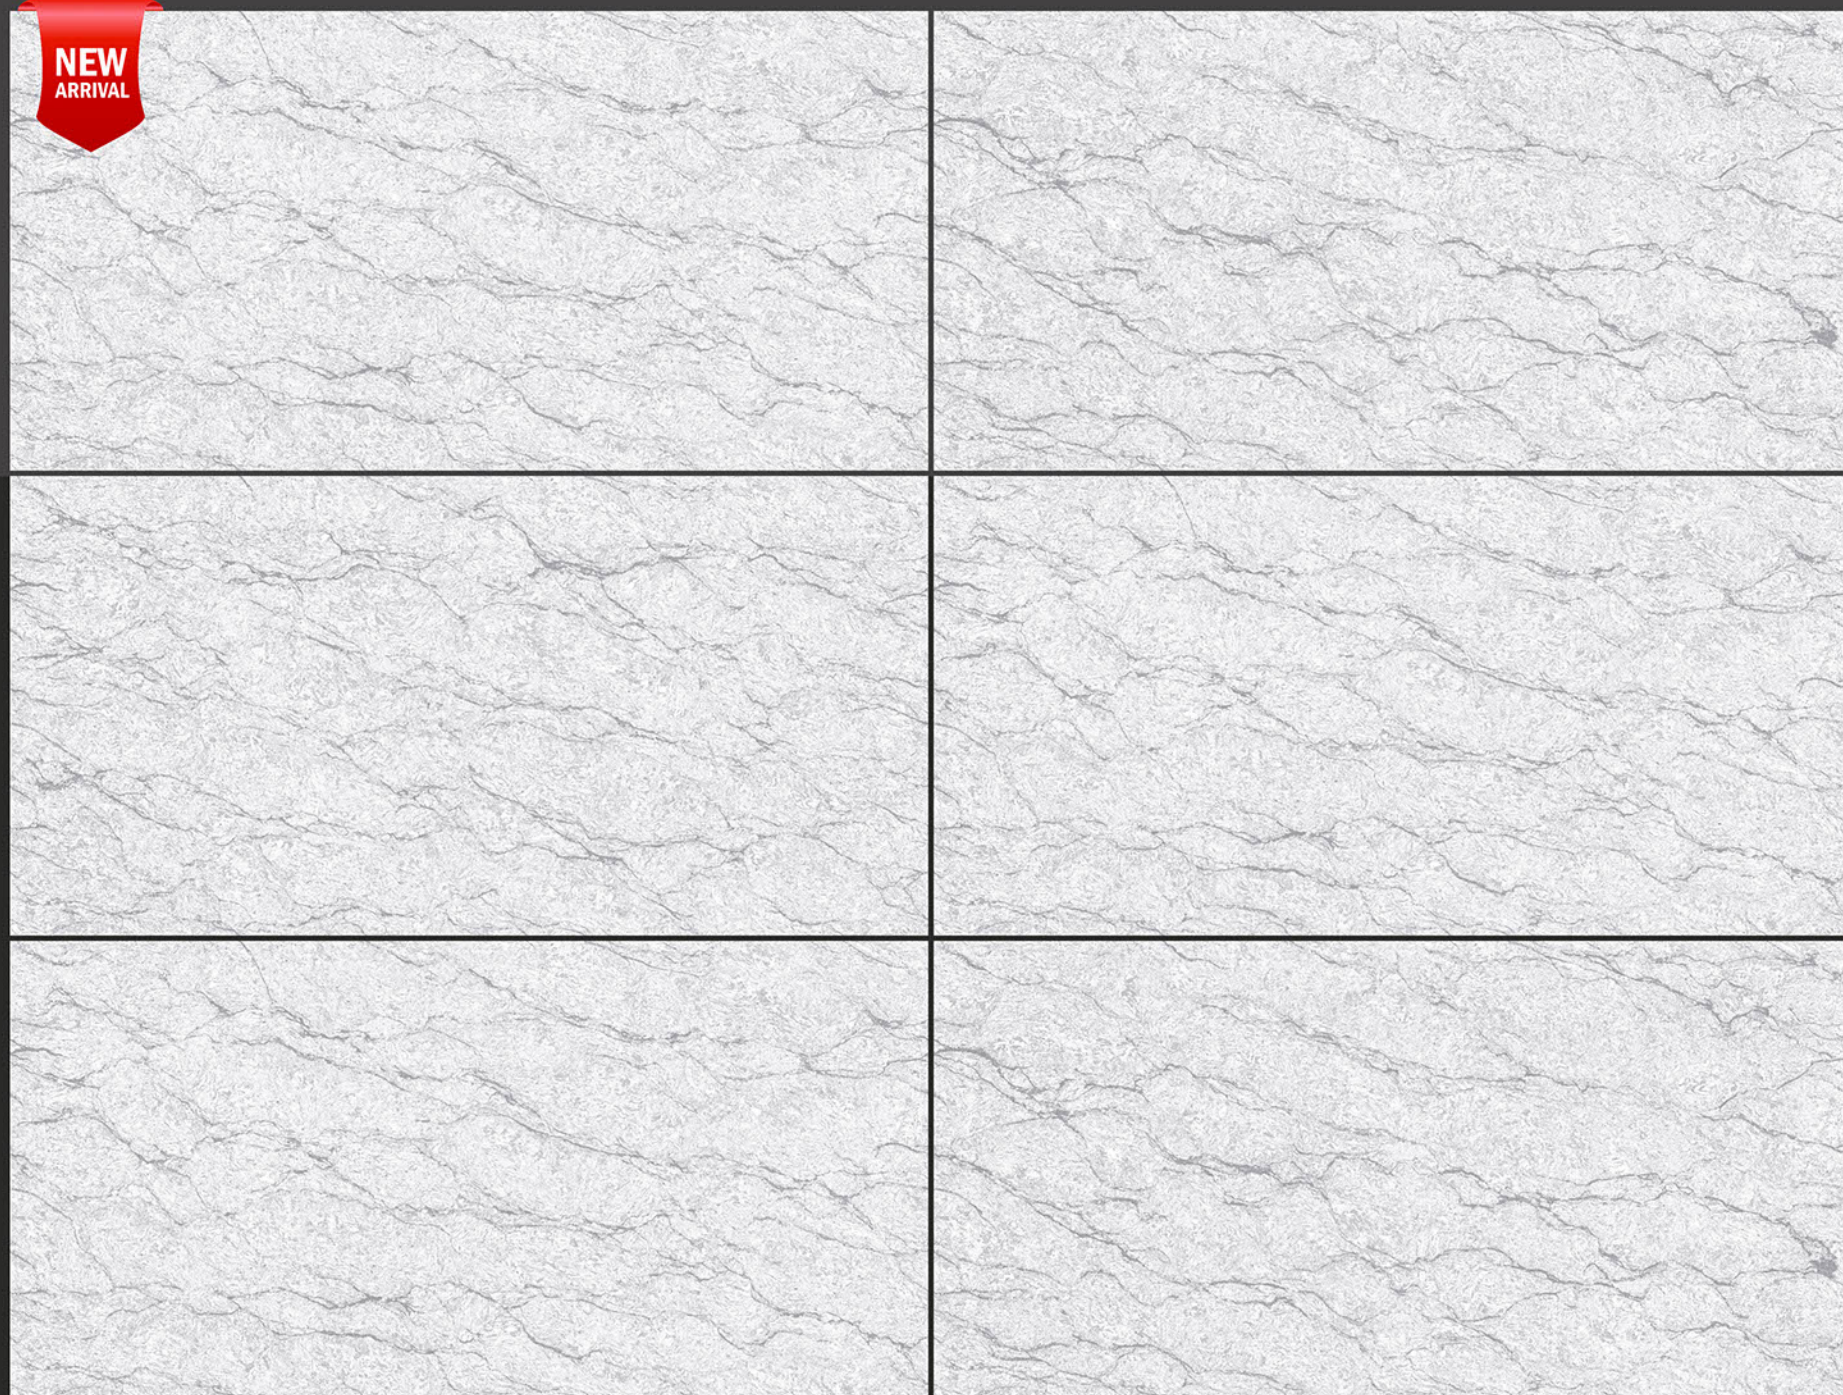

LIOX BIANCO

NEW
ARRIVAL

RANDOM FACES - 4

Low Water
Absorption

Frost
Resistant

Chemical
Resistant

Stain
Resistance

Zero
Maintenance

Easy to
Clean